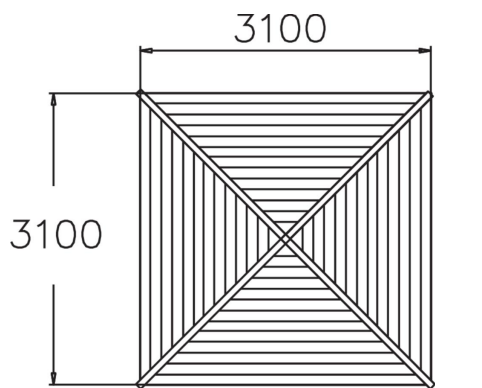

A square pavilion, that provides protection against both sun an rain.

Product length, mm	3100
Product width, mm	3100
Product height, mm	3250
Falling space, m <sup>2</sup>	27.7
Installation time (for 1), H	6
Foundation options	Deep mounting
Wood	