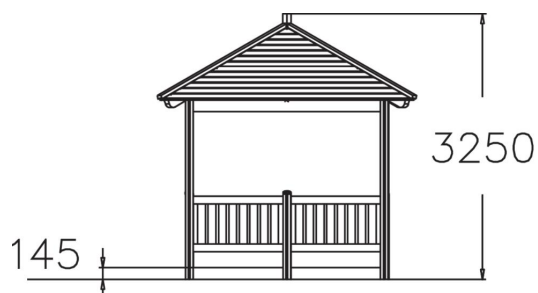

A square pavilion, that provides protection against both sun an rain.

Product length, mm	3100
Product width, mm	3100
Product height, mm	3250
Falling space, m <sup>2</sup>	27.7
Installation time (for 1), H	6
Foundation options	Deep mounting
Wood	