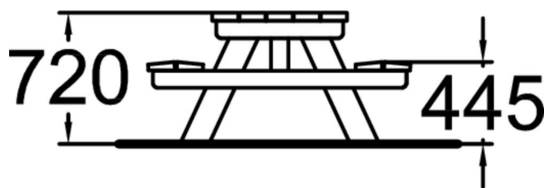

Number of users	8
Product length, mm	1770
Product width, mm	1447
Product height, mm	720
Installation time (for 1), H	3
Foundation options	Free standing Ground anchoring
Wood	