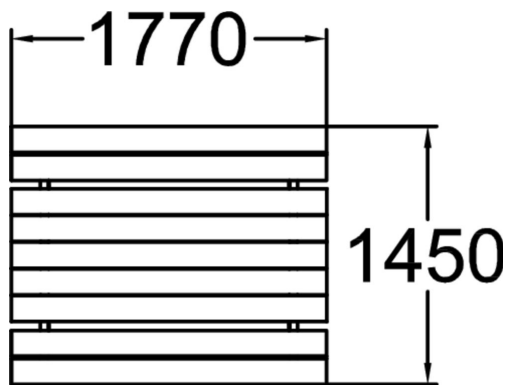

Number of users	8
Product length, mm	1770
Product width, mm	1447
Product height, mm	720
Installation time (for 1), H	3
Foundation options	Free standing Ground anchoring
Wood	