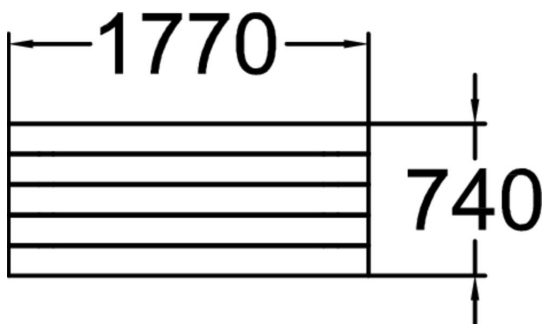

WINAM GROUP

000503M

PARK WEEKEND TABLE

Classic all wooden design and sturdy construction has made Weekend Table very popular in allround use. Normally it is used free standing but it can be anchored fixed to ground with accessory set nr 708106.

Product length, mm	1770
Product width, mm	745
Product height, mm	745
Installation time (for 1), H	3
Foundation options	Free standing Ground anchoring
Wood	