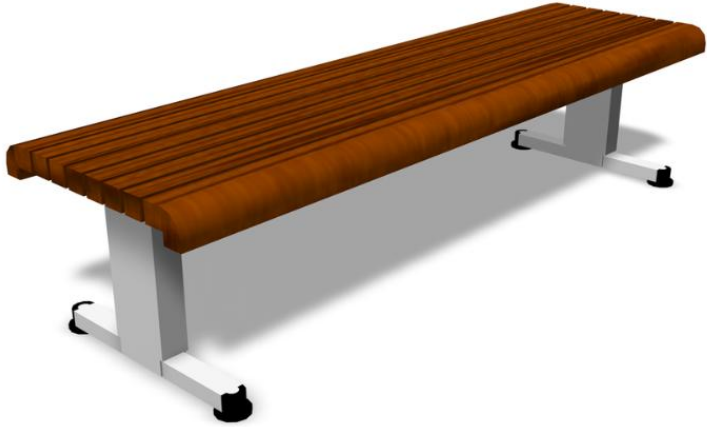

WINAM GROUP

000655-16

BOULEVARD BENCH

Number of users	0
Product width, mm	520
Product height, mm	430
Installation time (for 1), H	0
Foundation options	Free standing
Wood	
Metal colour	