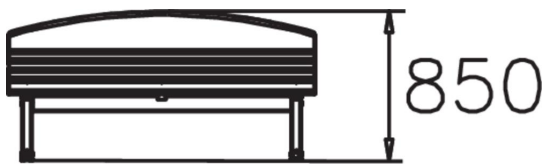

## BOULEVARD BENCH

Number of users	4
Product width, mm	610
Product height, mm	850
Installation time (for 1), H	0
Foundation options	Free standing
Wood	<input checked="" type="checkbox"/>
Metal colour	<input checked="" type="checkbox"/>