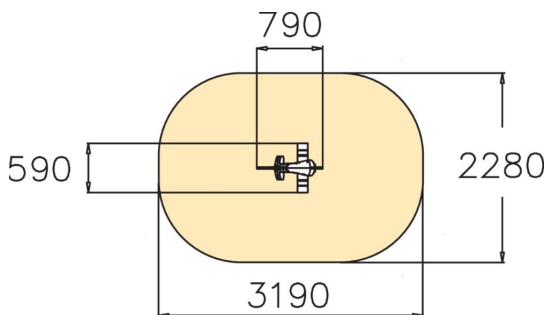

A fun rocker that brings joy to children. Deep mounting foundation 005049 or rubber base 706923 for surface mounting must be ordered separately.

User age	2+
Number of users	1
Product length, mm	790
Product width, mm	590
Product height, mm	850
Impact area, m ²	6.4
Height required, mm	2020
Max. free fall height, mm	600
Safety info	EN 1176-1, 6 TÜV
Installation time (for 1), H	1
Foundation options	deep_mounting surface_mounting
Metal colour	
Colour of walls and HPL	