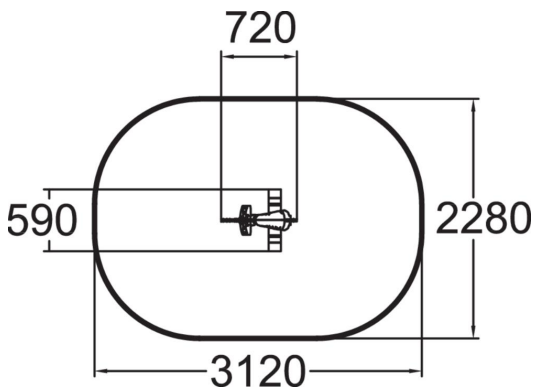

Dog is a fun, yellow rocker. Deep mounting foundation 005049 or rubber base 706923 for surface mounting must be ordered separately.

User age	2+
Number of users	1
Product length, mm	720
Product width, mm	590
Product height, mm	800
Impact area, m ²	6.3
Falling space, m ²	6.3
Height required, mm	2020
Max. free fall height, mm	600
Safety info	EN 1176-1, 6 TÜV
Installation time (for 1), H	1
Foundation options	deep_mounting surface_mounting
Metal colour	
Colour of walls and HPL	