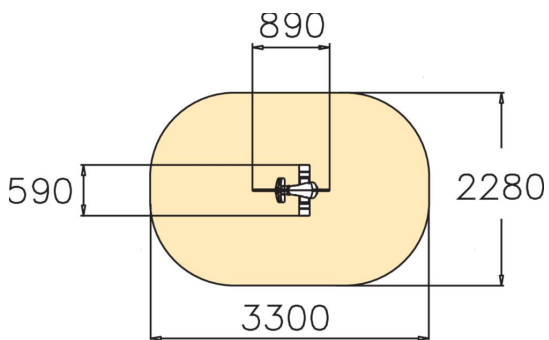

Bright green Dino is a fun rocker. Deep mounting foundation 005049 or rubber base 706923 for surface mounting must be ordered separately.

|                              |                                   |
|------------------------------|-----------------------------------|
| User age                     | 2+                                |
| Number of users              | 1                                 |
| Product length, mm           | 890                               |
| Product width, mm            | 590                               |
| Product height, mm           | 840                               |
| Impact area, m <sup>2</sup>  | 6.7                               |
| Height required, mm          | 2020                              |
| Max. free fall height, mm    | 600                               |
| Safety info                  | EN 1176-1, 6 TÜV                  |
| Installation time (for 1), H | 1                                 |
| Foundation options           | deep_mounting<br>surface_mounting |
| Metal colour                 | Black                             |
| Colour of walls and HPL      | Bright Green                      |