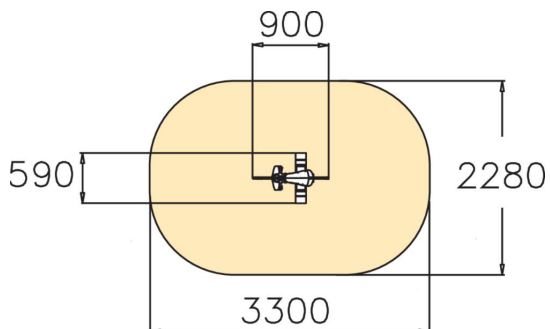

Motorcycle is an exciting rocker that brings joy to any playground. Deep mounting foundation 005049 or rubber base 706923 for surface mounting must be ordered separately.

User age	2+
Number of users	1
Product length, mm	900
Product width, mm	590
Product height, mm	800
Impact area, m ²	6.7
Falling space, m ²	6.3
Height required, mm	2020
Max. free fall height, mm	600
Safety info	EN 1176-1, 6 TÜV
Installation time (for 1), H	1
Foundation options	deep_mounting surface_mounting
Metal colour	
Colour of walls and HPL	