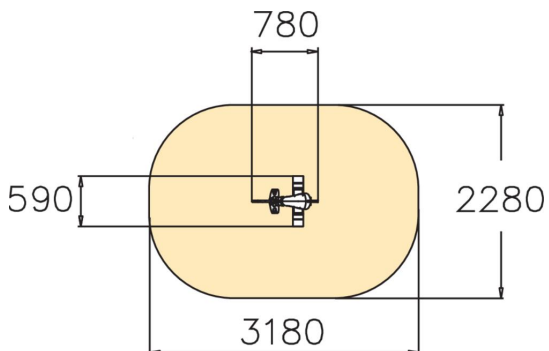

Whale is an fun rocker that inspires all children. Deep mounting foundation 005049 or rubber base 706923 for surface mounting must be ordered separately.

User age	2+
Number of users	1
Product length, mm	780
Product width, mm	590
Product height, mm	800
Impact area, m ²	6.4
Falling space, m ²	6.4
Height required, mm	2020
Max. free fall height, mm	600
Safety info	EN 1176-1, 6 TÜV
Installation time (for 1), H	1
Foundation options	deep_mounting surface_mounting
Metal colour	
Colour of walls and HPL	