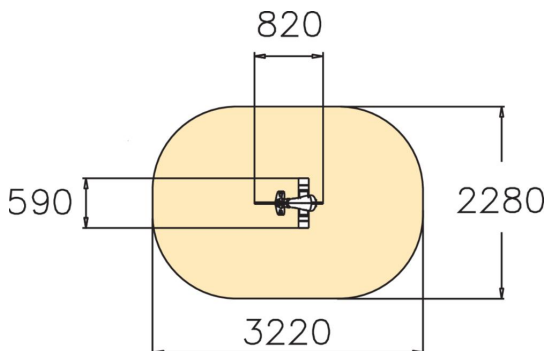

Rhino is a fun rocker. Deep mounting foundation 005049 or rubber base 706923 for surface mounting must be ordered separately.

User age	2+
Number of users	1
Product length, mm	820
Product width, mm	590
Product height, mm	830
Impact area, m ²	6.5
Falling space, m ²	6.5
Height required, mm	2020
Max. free fall height, mm	600
Safety info	EN 1176-1, 6 TÜV
Installation time (for 1), H	1
Foundation options	deep_mounting surface_mounting
Metal colour	
Colour of walls and HPL	