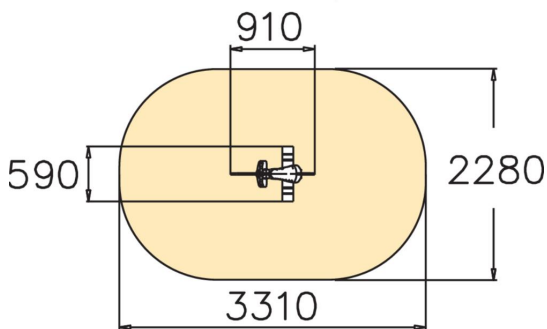

Seahorse is a fun rocker suitable for playgrounds and parks. Deep mounting foundation 005049 or rubber base 706923 for surface mounting must be ordered separately.

User age	2+
Number of users	1
Product length, mm	910
Product width, mm	590
Product height, mm	850
Impact area, m <sup>2</sup>	6.6
Falling space, m <sup>2</sup>	6.6
Height required, mm	2020
Max. free fall height, mm	600
Safety info	EN 1176-1, 6 TÜV
Installation time (for 1), H	1
Foundation options	deep_mounting surface_mounting
Metal colour	
Colour of walls and HPL	