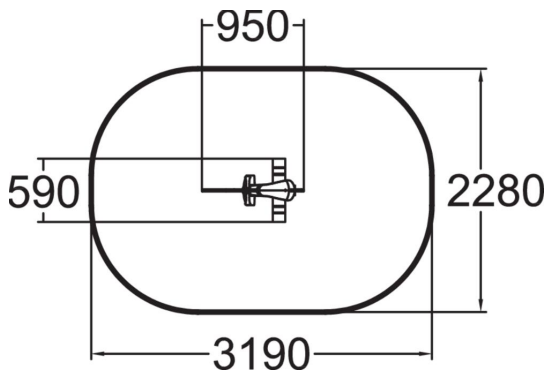

Fish is a fun, fuchsia-coloured rocker. Deep mounting foundation 005049 or rubber base 706923 for surface mounting must be ordered separately.

User age	2+
Number of users	1
Product length, mm	950
Product width, mm	590
Product height, mm	820
Impact area, m <sup>2</sup>	6.8
Falling space, m <sup>2</sup>	6.8
Height required, mm	2020
Max. free fall height, mm	600
Safety info	EN 1176-1, 6 TÜV
Installation time (for 1), H	1
Foundation options	deep_mounting surface_mounting
Metal colour	
Colour of walls and HPL	