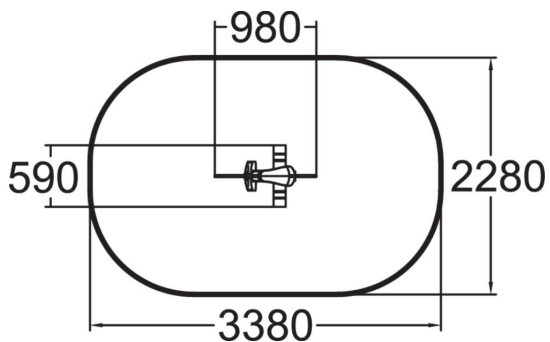

Pig is a fun, fuchsia-coloured rocker. Deep mounting foundation 005049 or rubber base 706923 for surface mounting must be ordered separately.

User age	2+
Number of users	1
Product length, mm	980
Product width, mm	590
Product height, mm	810
Impact area, m <sup>2</sup>	6.85
Falling space, m <sup>2</sup>	6.85
Height required, mm	2020
Max. free fall height, mm	600
Safety info	EN 1176-1, 6 TÜV
Installation time (for 1), H	1
Foundation options	deep_mounting surface_mounting
Metal colour	
Colour of walls and HPL	