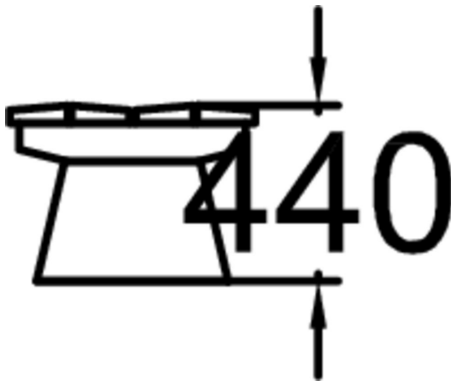

WINAM GROUP

052213M

PARK REST BENCH

Number of users	0
Product length, mm	1770
Product width, mm	615
Product height, mm	440
Installation time (for 1), H	3
Foundation options	Free standing
Wood	