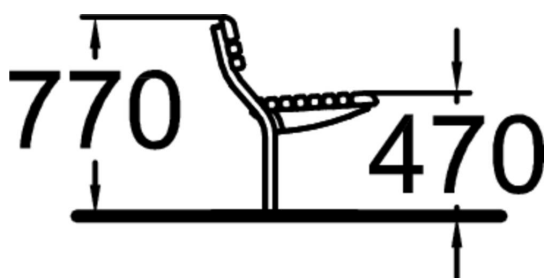

WINAM GROUP

060102M
PARK PLACE BENCH

Number of users	0
Product length, mm	1600
Product width, mm	627
Product height, mm	765
Installation time (for 1), H	0
Foundation options	Free standing Ground anchoring
Wood	
Metal colour	