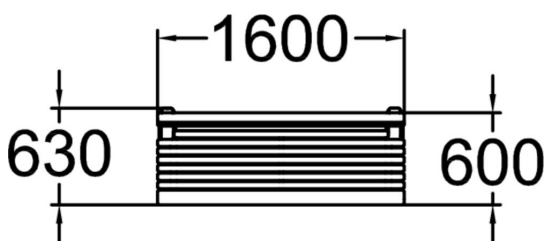

WINAM GROUP

060102M
PARK PLACE BENCH

Number of users	0
Product length, mm	1600
Product width, mm	627
Product height, mm	765
Installation time (for 1), H	0
Foundation options	Free standing Ground anchoring
Wood	
Metal colour	