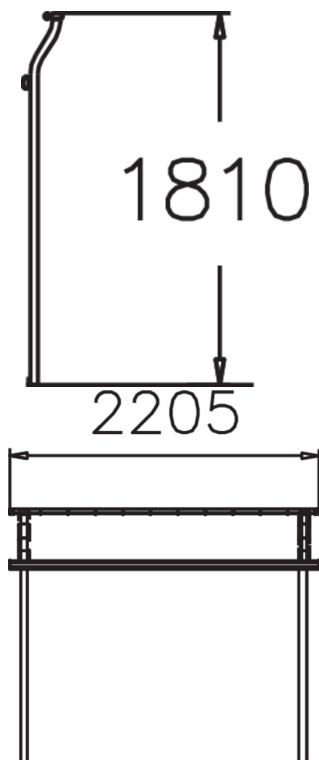

Drying rack, grey.

Product length, mm	2205
Product width, mm	200
Product height, mm	1810
Foundation options	Deep mounting Surface mounting
Metal colour	