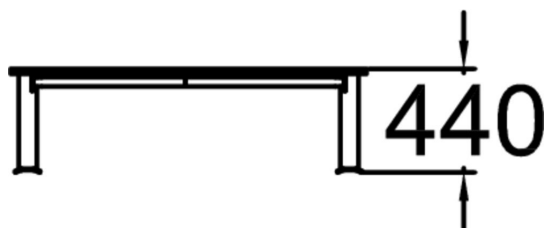

Lappset PARK benches are very popular because of their plain design, good sitting comfort and high quality materials. In Park Finno Laminate benches the seat material is the same High Pressure Laminate (HPL) as we use in our Playground equipment. HPL is very durable material in all weather conditions and it can also take hard hits without visible damages. You can choose the seat colour to match Lappset Finno playground equipment schemes; Lime Green, Apple Red, Tuttifrutti, Liquorice Grey and Candy Fuchsia. The bench is free standing and can be fixed to hard surface through feet holes or deep installed with ground anchor set 708106 with or without concrete.

Product length, mm	1520
Product width, mm	485
Product height, mm	440