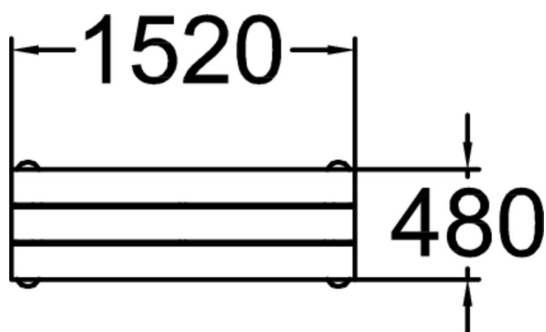

Lappset PARK benches are very popular because of their plain design, good sitting comfort and high quality materials. In Park Finno Laminate benches the seat material is the same High Pressure Laminate (HPL) as we use in our Playground equipment. HPL is very durable material in all weather conditions and it can also take hard hits without visible damages. You can choose the seat colour to match Lappset Finno playground equipment schemes; Lime Green, Apple Red, Tuttifrutti, Liquorice Grey and Candy Fuchsia. The bench is free standing and can be fixed to hard surface through feet holes or deep installed with ground anchor set 708106 with or without concrete.

Product length, mm	1520
Product width, mm	485
Product height, mm	440