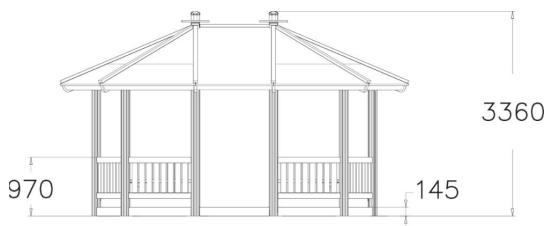

A large pavilion with a roof that provide weather protection.

Product length, mm	5725
Product width, mm	4440
Product height, mm	3360
Foundation options	Free standing
Wood	