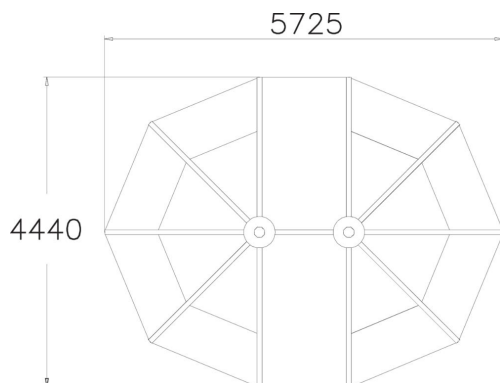

A large pavilion with a roof that provide weather protection.

Product length, mm	5725
Product width, mm	4440
Product height, mm	3360
Foundation options	Free standing
Wood	