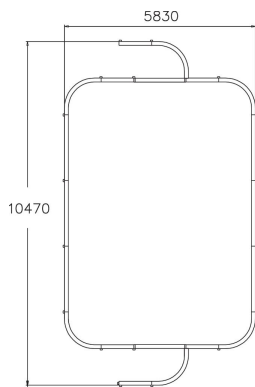

Mini Arcsport – arena is measured for smaller yards, like daycares, schools and housing cooperatives. Measures are 10470 x 5830 x 1250 mm and it demand 13470 x 8830 mm space. Mini Arcsport lasting wooden construction and its restrained colors suite easily to different environments and also for the use of ball games, like football or floorball.

User age	3
Product length, mm	5830
Product width, mm	10470
Product height, mm	1250
Height required, mm	2500
Installation time (for 1), H	12
Foundation options	Deep mounting