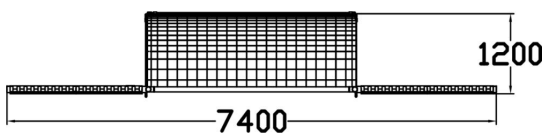

The Ace Ball point offers many ways to practice soccer or basket ball moves for example. The ball wall can be coloured with all Lappset laminate colours and the basket ball rack can be added separately. The mounting options are deep and surface mounting.

Product length, mm	7400
Product width, mm	1200
Product height, mm	3000
Height required, mm	3000
Safety info	EN 15312 (EN 1176) TÜV
Colour of walls and HPL	