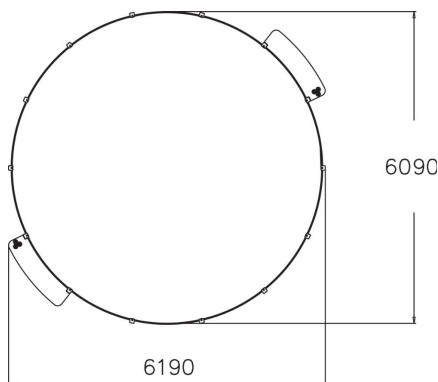

Panna Knock Out game from Suriname, has been an inspiration to Panna Arenas. Product is rounded, small Arena, with simple design and cause of that, it suits from parks to urban environments. Arena is designed not for only one game. It suits also perfectly as all different ball games field. Only imagination is the limit. There are two goals and rounding steel cage, in product. Panna Arena is 6190 mm wide and it's walls are 1200 mm high. There can be 4-8 players at once on field, what is one reason why it fits to school environment. Cause of the smaller size, Panna fits perfectly to the areas, where there are troubles to create larger sport fields. Foundation options for the Panna arenas are deep and surface.

Product length, mm	6190
Product width, mm	6190
Product height, mm	1200
Colour of walls and HPL	