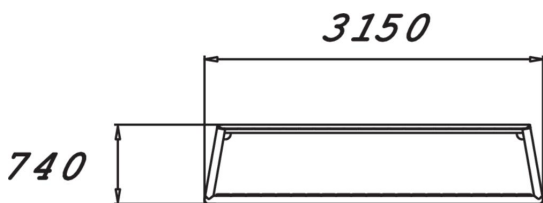

# WINAM GROUP

080953

GOAL L

Product length, mm	740
Product width, mm	3150
Product height, mm	2080
Foundation options	Deep mounting Surface mounting