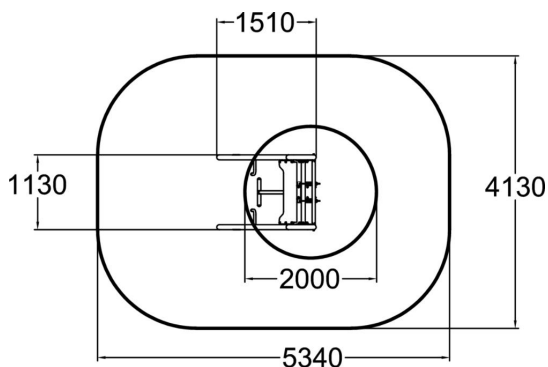

The set includes a seat with footrests, hand grips and a frame. The total height is 2,560 mm, and the seat is at 650 mm. The Back equipment can be used to train the back, shoulder and arm muscles. Regular activation of the shoulder area improves the circulation and helps to prevent neck pain and headaches. Back can be installed on loose fill material also.

Number of users	1
Product length, mm	1510
Product width, mm	1130
Product height, mm	2560
Height required, mm	2150
Max. free fall height, mm	650
Safety info	EN 16630 TÜV
Foundation options	Surface mounting