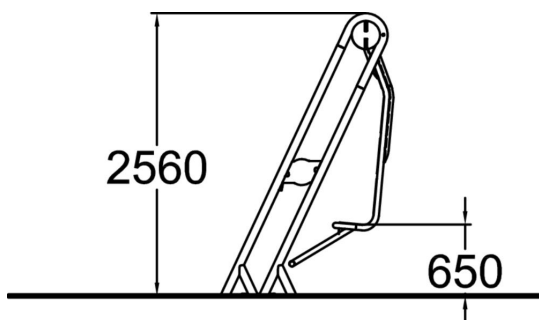

The set includes a seat with footrests, hand grips and a frame. The total height is 2,560 mm, and the seat is at 650 mm. The Back equipment can be used to train the back, shoulder and arm muscles. Regular activation of the shoulder area improves the circulation and helps to prevent neck pain and headaches. Back can be installed on loose fill material also.

Number of users	1
Product length, mm	1510
Product width, mm	1130
Product height, mm	2560
Height required, mm	2150
Max. free fall height, mm	650
Safety info	EN 16630 TÜV
Foundation options	Surface mounting