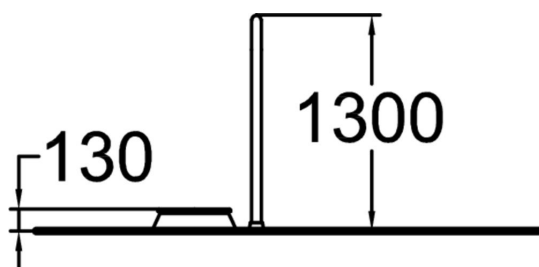

In Core twister the user stands on a round platform, which moves sideways and a bar to hold on to. Core twister is 305 mm high and the standing platform is 136 mm high. Core twister is perfect for core training improving the strength of core muscles and mobility. Core twister can be installed on loose fill material also.

Number of users	1
Product length, mm	670
Product width, mm	500
Product height, mm	1300
Falling space, m <sup>2</sup>	10.9
Height required, mm	2330
Max. free fall height, mm	130
Safety info	EN 16630, EN 1176-1 TÜV
Foundation options	Surface mounting