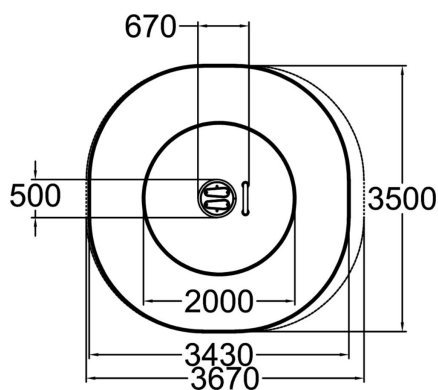

In Core twister the user stands on a round platform, which moves sideways and a bar to hold on to. Core twister is 305 mm high and the standing platform is 136 mm high. Core twister is perfect for core training improving the strength of core muscles and mobility. Core twister can be installed on loose fill material also.

Number of users	1
Product length, mm	670
Product width, mm	500
Product height, mm	1300
Falling space, m <sup>2</sup>	10.9
Height required, mm	2330
Max. free fall height, mm	130
Safety info	EN 16630, EN 1176-1 TÜV
Foundation options	Surface mounting