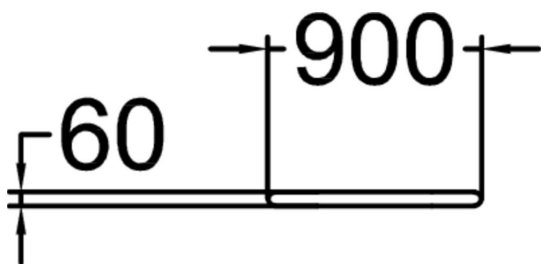

Signpost with a curved design for use in Gym Parks, providing training programmes for beginners.

Product length, mm	900
Product width, mm	60
Product height, mm	1600
Foundation options	Surface mounting