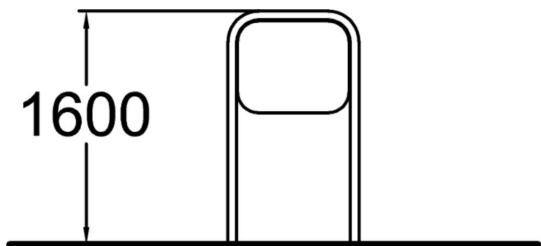

Signpost with a curved design for use in Gym Parks, providing training programmes for beginners.

Product length, mm	900
Product width, mm	60
Product height, mm	1600
Foundation options	Surface mounting