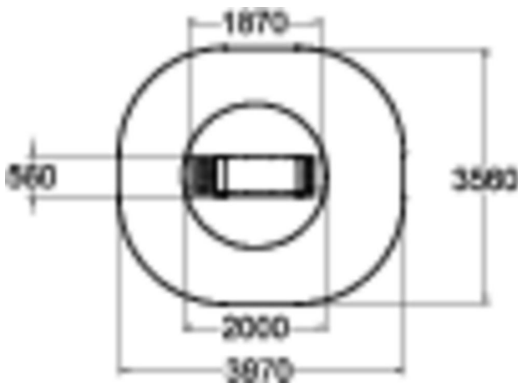

Back'n Abs is an inclined bench (685 mm high at one end and 430 mm at the other), suitable for back and abdominal exercises, in order to improve core strength equally at the front and back of the body. There are separate metal footrests at both ends. Core fitness helps to support the body and provide good posture, forming an important elements of almost everything we do.

Product length, mm	1865
Product width, mm	560
Product height, mm	685
Max. free fall height, mm	685
Safety info	EN 16630, EN 1176-1 TÜV
Installation time (for 1), H	2
Foundation options	Deep mounting Surface mounting