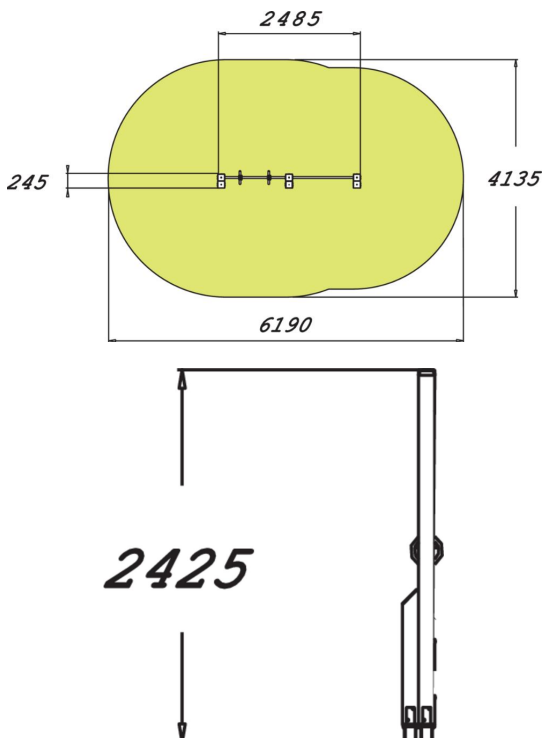

The equipment consists of three vertical posts with two bars at different heights. The higher bar has gymnastic rings and the lower one can be used for chin-ups. The total height is 2,425 mm. The posts can be used by shorter exercisers to step up to the bars. The rings are suitable for doing ring dips or other gymnastic exercises.

Product length, mm	2485
Product width, mm	245
Product height, mm	2425
Impact area, m <sup>2</sup>	21.5
Height required, mm	2620
Max. free fall height, mm	2320
Safety info	EN 16630, EN 1176-1 TÜV
Installation time (for 1), H	4
Foundation options	Deep mounting Surface mounting