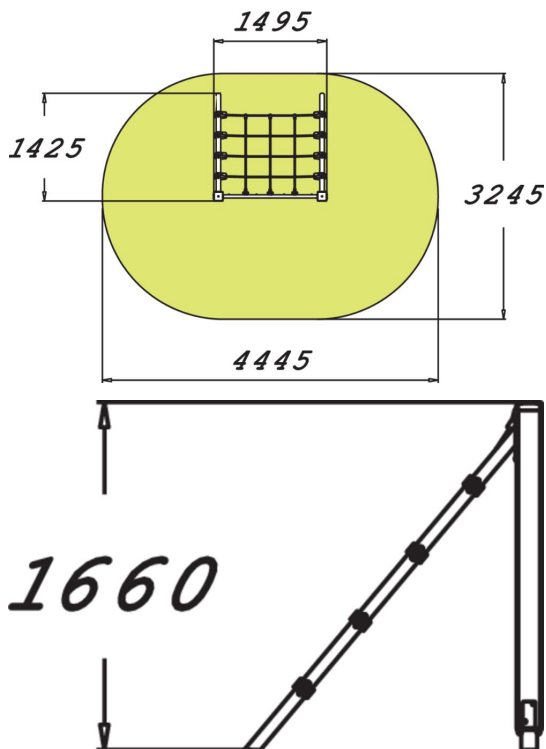

The Cargo Net Wall is a 1,660 mm high obstacle wall with a net on one side and a solid wall on the other. The net is angled, while the wall is vertical. The wall can be climbed to strengthen the upper body. An easier version is to ascend using the ladder and descend by jumping down. Climbing a wall is a fun way of providing new forms of exercise for adults, which is guaranteed to raise the heart rate!

Product length, mm	1495
Product width, mm	1425
Product height, mm	1660
Impact area, m <sup>2</sup>	15.4
Height required, mm	3150
Max. free fall height, mm	1650
Safety info	EN 16630, EN 1176-1 TÜV
Foundation options	Deep mounting Surface mounting