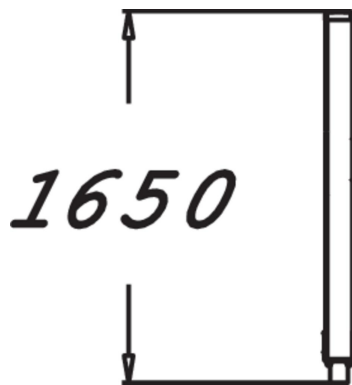

1,650 mm high instruction panel belonging to the Fitness family of products, with ideas for how to begin exercising. The instructions are given in pictures. The sign includes QR codes that link directly to demonstration videos on our YouTube channel.

Product length, mm	120
Product width, mm	890
Product height, mm	1650
Foundation options	Deep mounting Surface mounting