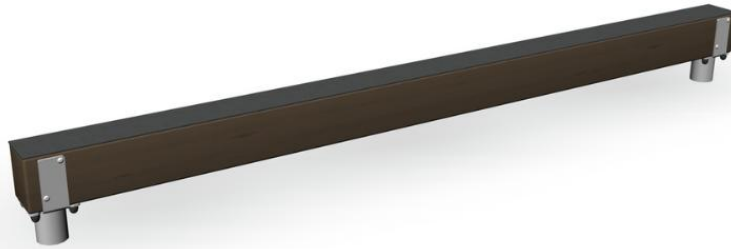

WINAM GROUP

081406M

BALANCE BEAM

Wooden balancing beam intended for seniors. Balancing on the beam develops the balance organs and the sense of balance. The importance of taking care of our muscles and balance becomes evident in many small things, from buttoning a shirt to travelling on public transport.

Product length, mm	2360
Product width, mm	130
Product height, mm	245
Max. free fall height, mm	245
Safety info	EN 16630, EN 1176-1 TÜV
Installation time (for 1), H	4
Foundation options	Deep mounting Surface mounting