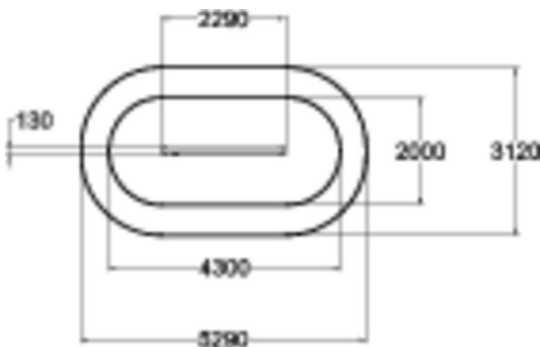

WINAM GROUP

081406M

BALANCE BEAM

Wooden balancing beam intended for seniors. Balancing on the beam develops the balance organs and the sense of balance. The importance of taking care of our muscles and balance becomes evident in many small things, from buttoning a shirt to travelling on public transport.

Product length, mm	2360
Product width, mm	130
Product height, mm	245
Max. free fall height, mm	245
Safety info	EN 16630, EN 1176-1 TÜV
Installation time (for 1), H	4
Foundation options	Deep mounting Surface mounting