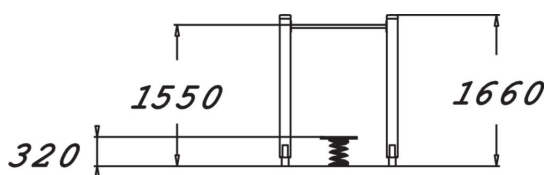

Rocking platform placed in front of a bar for holding on to, intended for seniors. The platform height is 320 mm, and the bar is at 1,550 mm. Balancing on the platform improves body control and balance, with a particular focus on the deep muscles. This is also a fun way of improving one's posture. Slippery surfaces are equipped with a rubber granule mat whose non-slip qualities improve the product's usability.

Product length, mm	1300
Product width, mm	620
Product height, mm	1655
Max. free fall height, mm	320
Safety info	EN 16630, EN 1176-1 TÜV
Installation time (for 1), H	4
Foundation options	Deep mounting Surface mounting