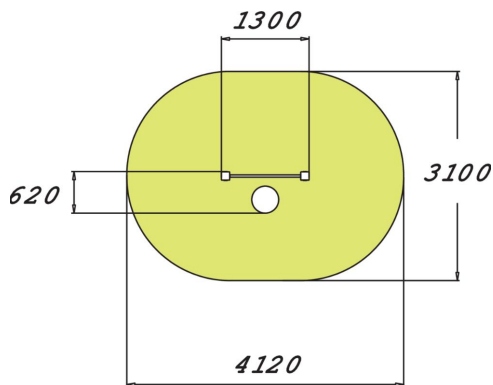

Rocking platform placed in front of a bar for holding on to, intended for seniors. The platform height is 320 mm, and the bar is at 1,550 mm. Balancing on the platform improves body control and balance, with a particular focus on the deep muscles. This is also a fun way of improving one's posture. Slippery surfaces are equipped with a rubber granule mat whose non-slip qualities improve the product's usability.

Product length, mm	1300
Product width, mm	620
Product height, mm	1655
Max. free fall height, mm	320
Safety info	EN 16630, EN 1176-1 TÜV
Installation time (for 1), H	4
Foundation options	Deep mounting Surface mounting