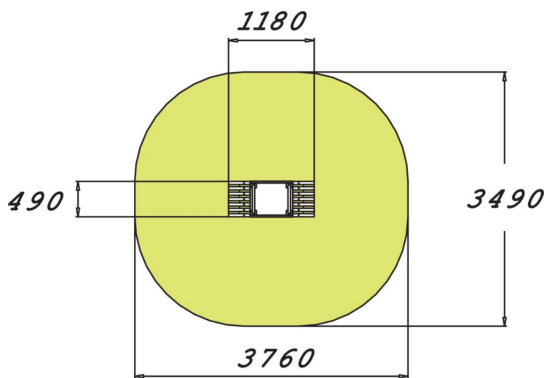

Bench intended for seniors, with two hand grips. The bench height is 610 mm. It can be used for practising safe sitting down and standing up movements. It is also suitable for stretching.

Product length, mm	1180
Product width, mm	490
Product height, mm	730
Impact area, m ²	10.7
Height required, mm	2410
Max. free fall height, mm	610
Safety info	EN 16630, EN 1176-1 TÜV
Installation time (for 1), H	2
Foundation options	Deep mounting Surface mounting