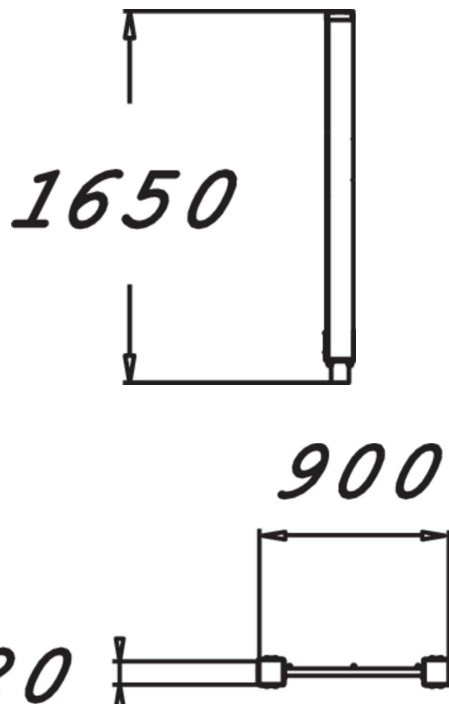

Information panel with picture instructions intended for use with Senior Sport products. The sign height is 1,650 mm. Parts built of high pressure laminate panels (HPL) are very strong and impact resistant. Temperature changes do not affect the measurements or stiffness of the plates.

Product length, mm	890
Product width, mm	120
Product height, mm	1650
Installation time (for 1), H	2
Foundation options	Deep mounting Surface mounting