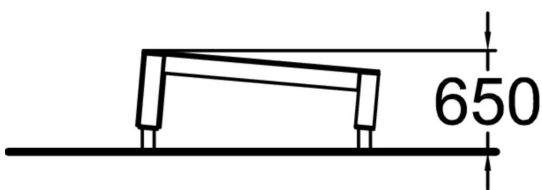

Vault M is made for vaulting first of all. The inclined L-shape provides directional versatility and invites to continue movement. With the wall height of 650mm the Vault M suits best for kids and youth. Vault products have other functions as well such as take offs and landing, especially when combined with other products.

Product length, mm	1540
Product width, mm	750
Product height, mm	650
Falling space, m ²	13.8
Height required, mm	2750
Max. free fall height, mm	650
Safety info	EN 16899
Installation time (for 1), H	0.75
Foundation options	Deep mounting Surface mounting