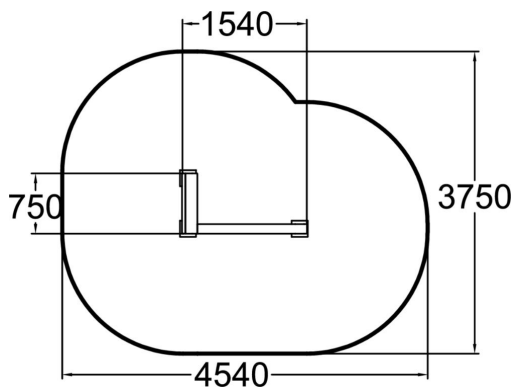

Vault M is made for vaulting first of all. The inclined L-shape provides directional versatility and invites to continue movement. With the wall height of 650mm the Vault M suits best for kids and youth. Vault products have other functions as well such as take offs and landing, especially when combined with other products.

Product length, mm	1540
Product width, mm	750
Product height, mm	650
Falling space, m ²	13.8
Height required, mm	2750
Max. free fall height, mm	650
Safety info	EN 16899
Installation time (for 1), H	0.75
Foundation options	Deep mounting Surface mounting