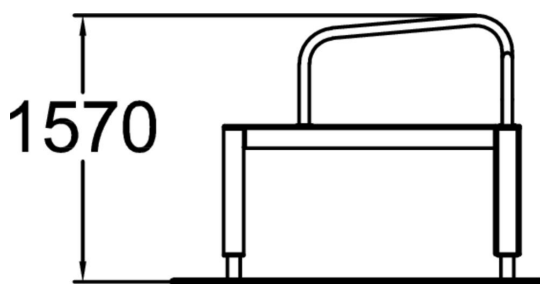

Vault LXU is made for vaulting and underbars. LXU has a beam instead a wall on one side leaving space for rolling under the beam for example as well. The L-shape provides directional versatility and invites to continue movement. With the wall height of 920mm the Vault L suits best for youth and adults. Vault products offer other functions as well such as balancing, take offs and landings, especially when combined with other products.

Product length, mm	2140
Product width, mm	1750
Product height, mm	1570
Falling space, m ²	18.8
Height required, mm	3870
Max. free fall height, mm	1570
Safety info	EN 16899 TÜV
Installation time (for 1), H	1
Foundation options	Deep mounting Surface mounting