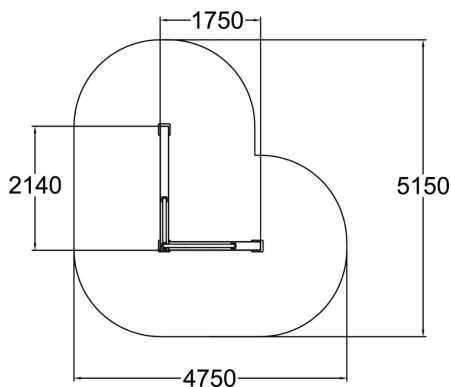

Vault LXU is made for vaulting and underbars. LXU has a beam instead a wall on one side leaving space for rolling under the beam for example as well. The L-shape provides directional versatility and invites to continue movement. With the wall height of 920mm the Vault L suits best for youth and adults. Vault products offer other functions as well such as balancing, take offs and landings, especially when combined with other products.

Product length, mm	2140
Product width, mm	1750
Product height, mm	1570
Falling space, m ²	18.8
Height required, mm	3870
Max. free fall height, mm	1570
Safety info	EN 16899 TÜV
Installation time (for 1), H	1
Foundation options	Deep mounting Surface mounting