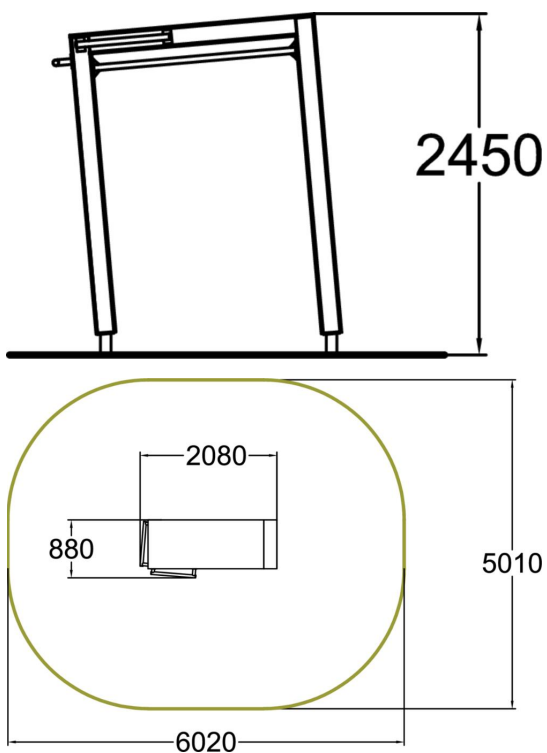

The highest Base structure has walls high enough for proper wall runs and other wall techniques for youth and adults. There are multiple rail elements that offer several options for hand placement, swinging, hanging and climbing. The slanted design offers variety to training and makes the equipment inviting and inspirational along with the graphic elements. The surfacing on the back wall ensure perfect friction for wall techniques. The mural and inner wall coloring with creative shapes give it the creative look which is characteristic to the whole Dash Parkour series.

Product length, mm	2080
Product width, mm	880
Product height, mm	2450
Impact area, m ²	26.3
Falling space, m ²	26.3
Height required, mm	4550
Max. free fall height, mm	2450
Safety info	EN 16899
Foundation options	Deep mounting Surface mounting