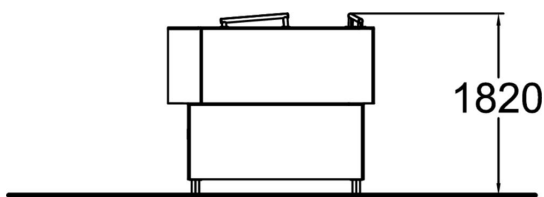

This extraordinary parkour element truly shows the strenght of Dash parkour product line: simple forms put together to provide a ton of stuff to do. Base Pile's core functions are vaults, pop-vaults, jumps, landings and wall techniques. Maze-like structure inspires to train parkour and also initiates games and play with parkour type of movement. The design and inner wall colouring give it the creative look which is charasteristic to the whole Dash Parkour series.

Product length, mm	2910
Product width, mm	2070
Product height, mm	1820
Falling space, m ²	27.3
Height required, mm	3920
Max. free fall height, mm	1820
Safety info	EN 16899 TÜV
Installation time (for 1), H	2
Foundation options	Deep mounting Surface mounting