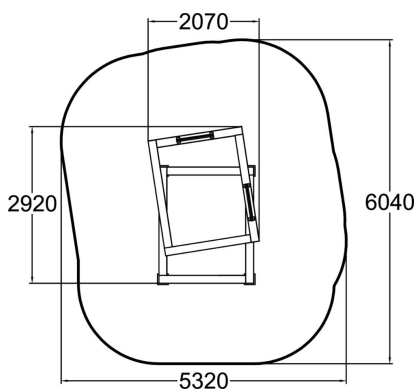

This extraordinary parkour element truly shows the strenght of Dash parkour product line: simple forms put together to provide a ton of stuff to do. Base Pile's core functions are vaults, pop-vaults, jumps, landings and wall techniques. Maze-like structure inspires to train parkour and also initiates games and play with parkour type of movement. The design and inner wall colouring give it the creative look which is charasteristic to the whole Dash Parkour series.

Product length, mm	2910
Product width, mm	2070
Product height, mm	1820
Falling space, m ²	27.3
Height required, mm	3920
Max. free fall height, mm	1820
Safety info	EN 16899 TÜV
Installation time (for 1), H	2
Foundation options	Deep mounting Surface mounting