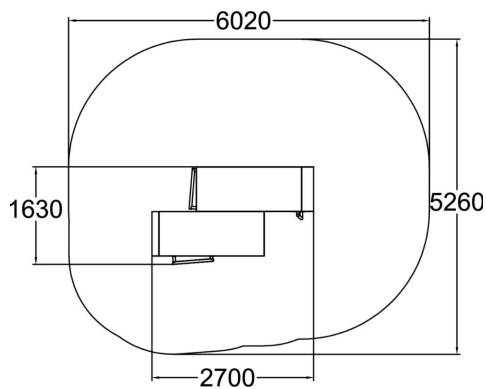

This combination of two Bases offers a large variety of wall techniques thanks to different wall heights and different angles between obstacles. Besides wall techniques Base Double M suits for swinging and hanging movements, underbars and climbing. The mural / inner wall colouring with creative shapes give it the creative look which is characteristic to the whole Dash Parkour series.

Product length, mm	2700
Product width, mm	1630
Product height, mm	2450
Falling space, m ²	27.6
Height required, mm	4550
Max. free fall height, mm	2450
Safety info	EN 16899 TÜV
Foundation options	Deep mounting Surface mounting