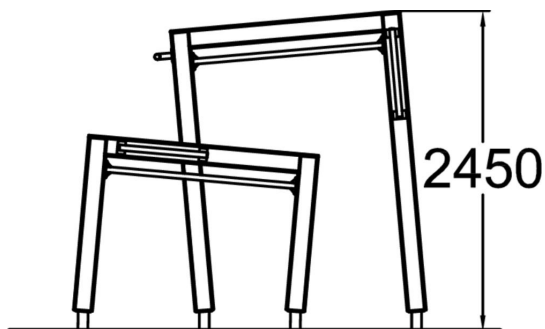

This combination of two Bases offers a large variety of wall techniques thanks to different wall heights and different angles between obstacles. Besides wall techniques Base Double M suits for swinging and hanging movements, underbars and climbing. The mural / inner wall colouring with creative shapes give it the creative look which is characteristic to the whole Dash Parkour series.

Product length, mm	2700
Product width, mm	1630
Product height, mm	2450
Falling space, m ²	27.6
Height required, mm	4550
Max. free fall height, mm	2450
Safety info	EN 16899 TÜV
Foundation options	Deep mounting Surface mounting