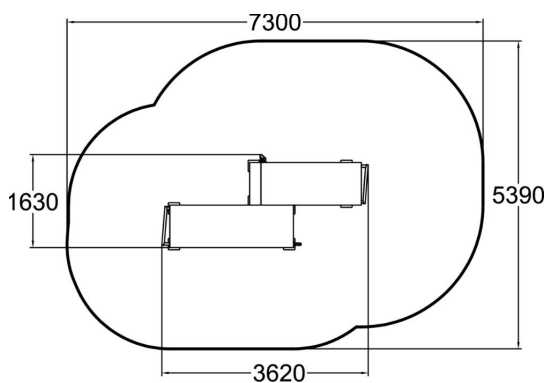

Base double L is the most versatile of the Base Doubles. There are both inclined and vertical surfaces for increased variety for wall techniques. The height combined with well placed bars enable many swinging and hanging movements, climbing and variety of landings on the walls. The floor of the lower frame is also good for creative landings and foot placement drills. The creative shapes along with mural and inner wall colouring give it the unique look which is characteristic to the whole Dash Parkour series.

Product length, mm	3620
Product width, mm	1630
Product height, mm	2450
Falling space, m <sup>2</sup>	32.7
Height required, mm	4550
Max. free fall height, mm	2450
Safety info	EN 16899 TÜV
Foundation options	Deep mounting Surface mounting