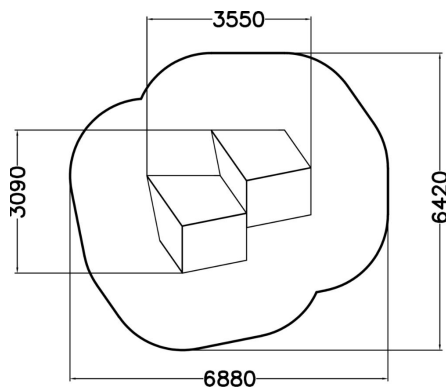

Combination of two M size blocks form an inspiring piece that really invites to try out what it has to offer. The combination of the blocks provide multidirectional surfaces that enable a lot of variety in training different wall techniques, take offs, landings and climbing. Block elements are super valuable when placed in the middle of other products as you can approach them from basically any direction and always get a good grip thanks to the inclined anti-slip surface.

Product length, mm	3550
Product width, mm	3090
Product height, mm	1740
Falling space, m ²	34.5
Height required, mm	3840
Max. free fall height, mm	1740
Safety info	EN 16899 TÜV
Foundation options	Deep mounting Surface mounting