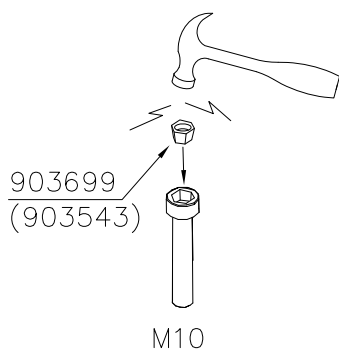

Hox!
Pultit on kiristettävä lopulliseen kireyteen,
ennen turvapinnien asennusta.

Note!
Tighten bolts properly,
before installing securityplugs.