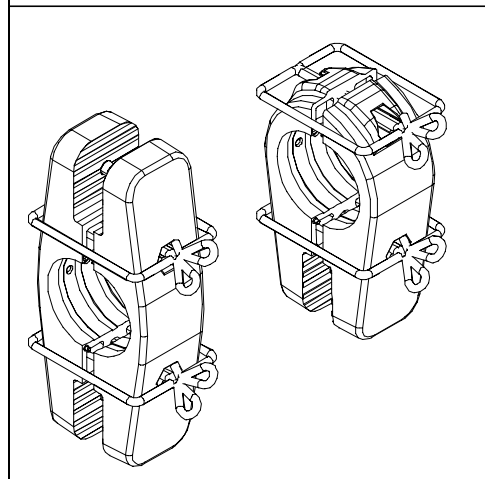

WINAM GROUP WALL AND FLOOR

CLOXX

DATE: 3.8.2010

NOTE:
Use a wire marked pairs
of the same junction.

Huom!
Käytä langalla merkittyä
paria samassa liitoksessa.