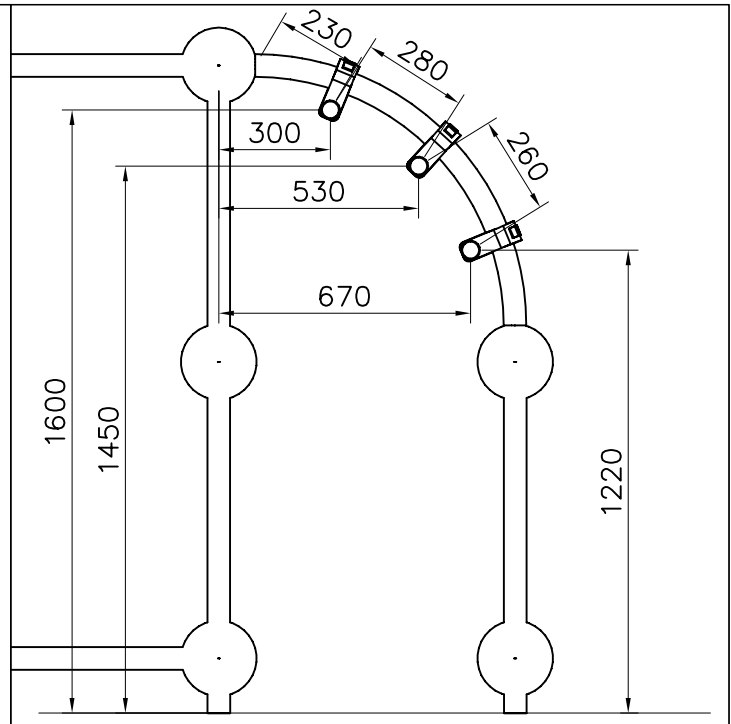

EN/AS Impact Area 21.7 m²
Grid size = 500 mm.

EN/AS Impact Area 21.7 m²
Falling Space 21.7 m²
Max Falling Height 1740 mm

① 902196	PCS	② 902232	PCS
	2		1
150x50x50		M10x55	
③ 902233	PCS	④ 902273	PCS
	1		2
M10x30			
⑤ 905023	PCS	⑥ 905112	PCS
	2		2
Ø50x126		Ø22	
⑦ 909195	PCS	⑧ 980150	PCS
	1		1
M8x190		M8	
⑨ 980161	PCS		PCS
	2		
M10			
	PCS		PCS

DET 1

① 902094	PCS	② 909519	PCS
	1		1
Ø60x450		50x380x380	
③ 909637	PCS	④ 909638	PCS
	4		4
M10		Ø20/10,5	
⑤ 909639	PCS		PCS
	4		
M10x25			
	PCS		PCS
	PCS		PCS
	PCS		PCS

DET 1

DET 2

① 902377	PCS 2	② 902379	PCS 1
			
③ 902388	PCS 4	④ 902393	PCS 1
			
	Ø35xM8		
⑤ 909637	PCS 4	⑥ 909638	PCS 8
			
	M10		Ø20/10,5
⑦ 909639	PCS 4	⑧ 900965	PCS 4
			
	M10x25		M10
⑨ 909628	PCS 4	⑩ 902252	PCS 4
			
	Ø20/10.5		M10x35
	PCS		PCS

Product label is delivered by one of following ways:

1) Metal product label and screws

- Fasten the label with screws.

2) Label sticker, aluminum plate and screws

- Attach the sticker to aluminum-plate as shown in the figure 1. Fasten the plate to the post preferably to height of 2 meters as shown in the figure 2.