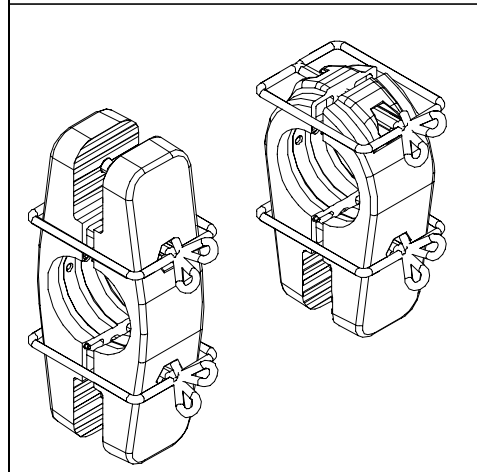

WINAM GROUP WALL AND FLOOR

CLOXX

DATE: 3.8.2010

NOTE:
Use a wire marked pairs
of the same junction.

Huom!
Käytä langalla merkittyä
paria samassa liitoksessa.