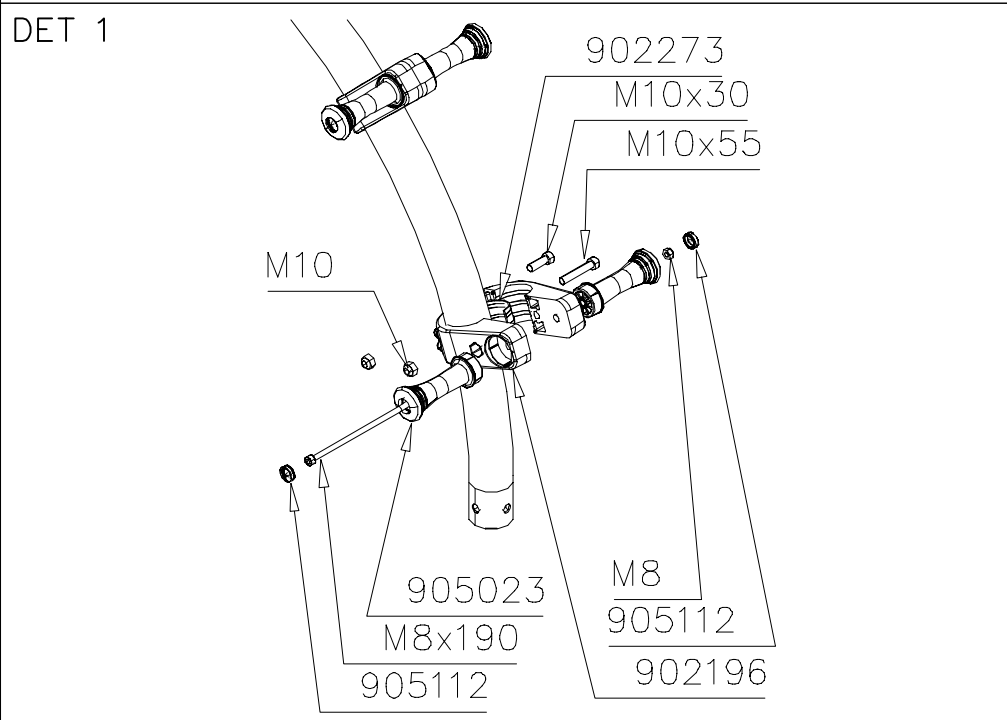

①	902196	PCS	②	902232	PCS
		2			1
	150x50x50			M10x55	
③	902233	PCS	④	902273	PCS
		1			2
	M10x30				
⑤	905023	PCS	⑥	905112	PCS
		2			2
	Ø50x126			Ø22	
⑦	909195	PCS	⑧	980150	PCS
		1			1
	M8x190			M8	
⑨	980161	PCS			PCS
		2			
	M10