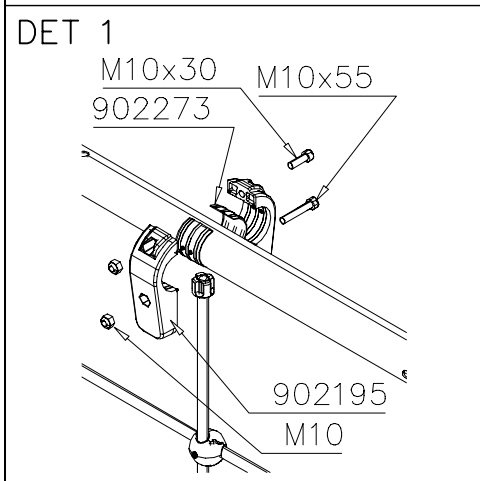

EN Impact Area 28.2 m²

Grid size = 500mm

WINAM GROUP CLOXX

SECURING

DATE: 3.10.2012

Security plugs are included only for selected products.

Hox!
Pultit on kiristettävä lopulliseen kireyteen, ennen turvapinnien asennusta.

Note!
Tighten bolts properly, before installing security plugs.

① 702290	PCS	② 902195	PCS
	1		16
		150*50*50	
③ 902232	PCS	④ 902233	PCS
	8		8
M10x55		M10x30	
⑤ 902273	PCS	⑥ 980161	PCS
	16		16
		M10	
	PCS		PCS
	PCS		PCS
	PCS		PCS