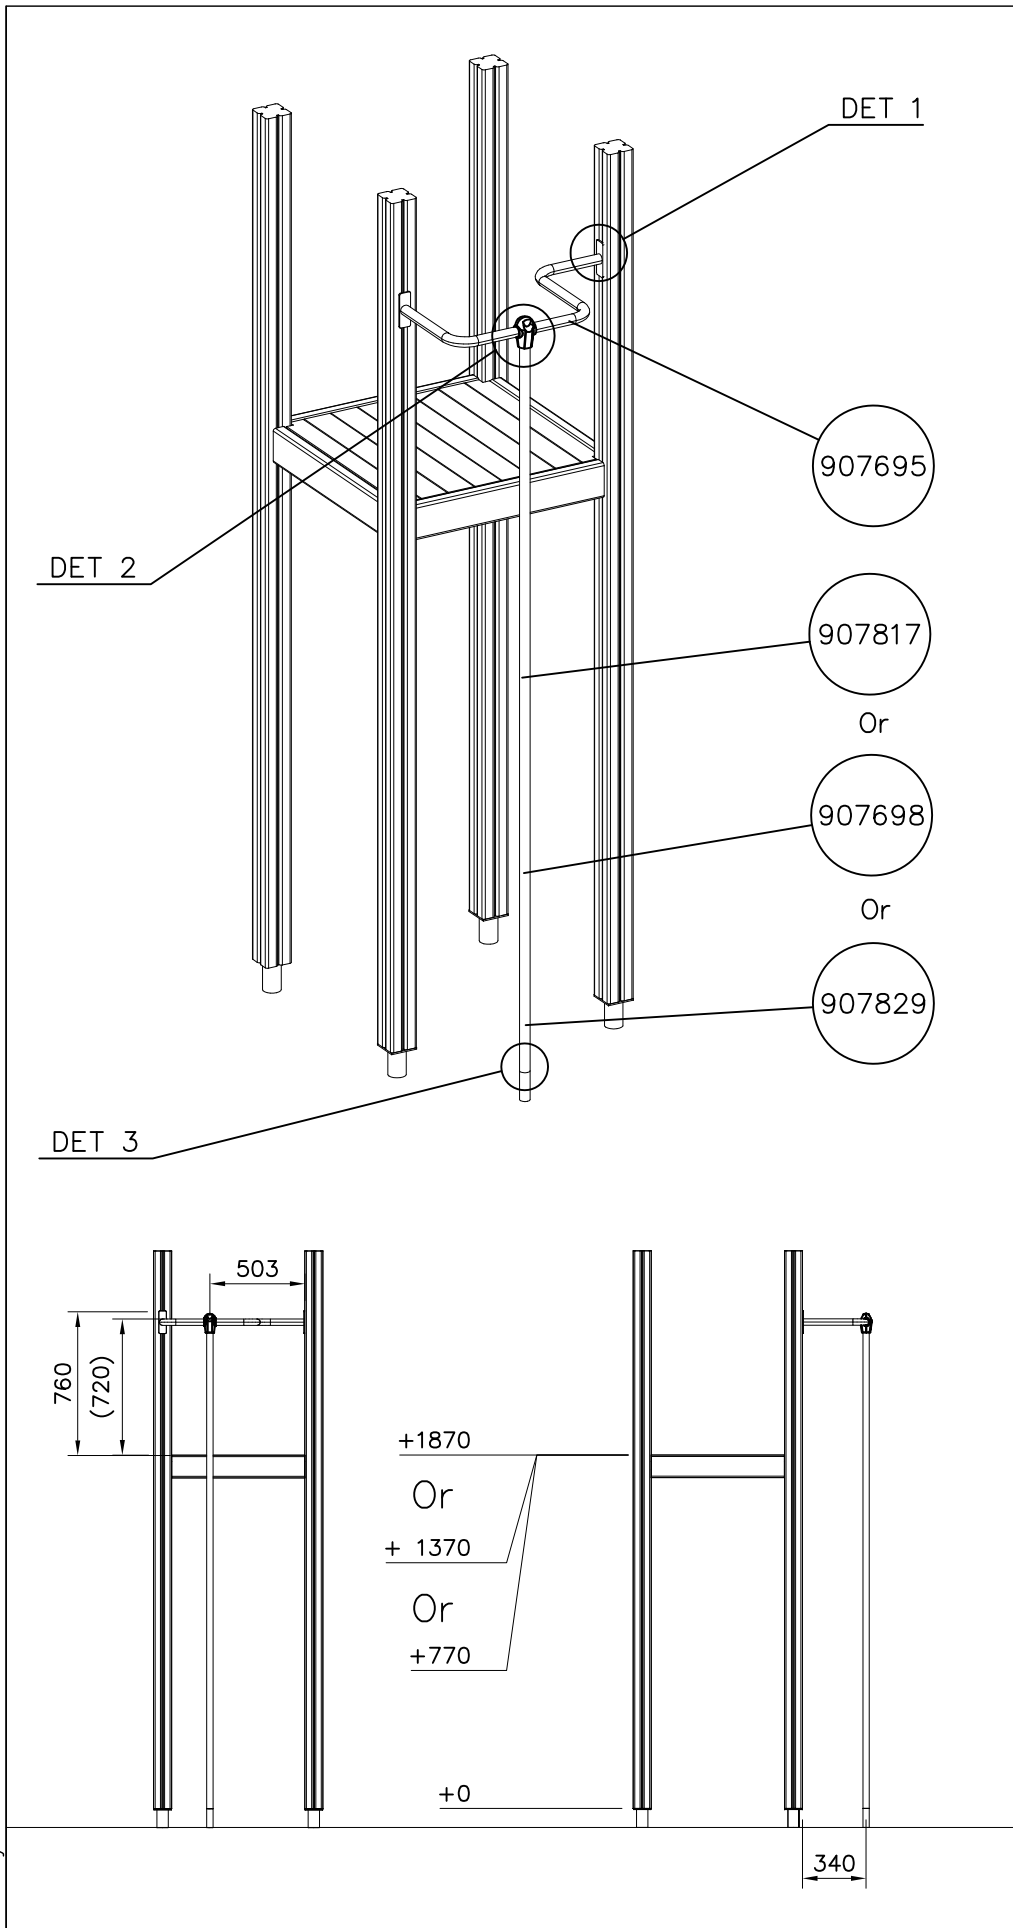

WINAM GROUP FINNO

FIRE POSTS

DATE: 31.1.2017

① 900240	PCS	② 900342	PCS
	4		2
Ø8x70		M8x16	
③ 901900	PCS	④ 901939	PCS
	2		1
20.5x36.2x56		M12x70	
⑤ 909850	PCS	⑥ 980150	PCS
	1		1
M8x25		M8	
⑦ 901182	PCS		PCS
	1		
Ø11/M8x40			
	PCS		PCS
		○ 907695	PCS
			1
○ 907829	PCS	○ 907698	PCS
	1		1
Ø33,7x1454		Ø33,7x2054	
○ 907817	PCS	○ 901902	PCS
	1		2
Ø33,7x2554		30.7x60.9x100