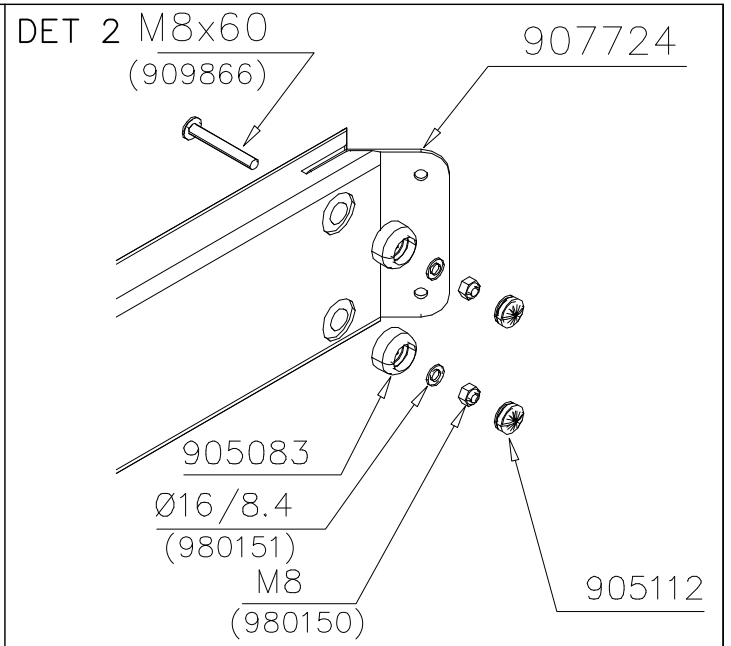

- Overall height: 720
- Panel height: 578
- Panel width: 800
- Panel offset from top: 80
- Panel offset from side: 111

BOOM OPTIONS		
706510	706510-602	DARK BROWN
	706510-603	LIGHT BROWN
	706510-604	LIGHT GRAY
		
45x120x1030		