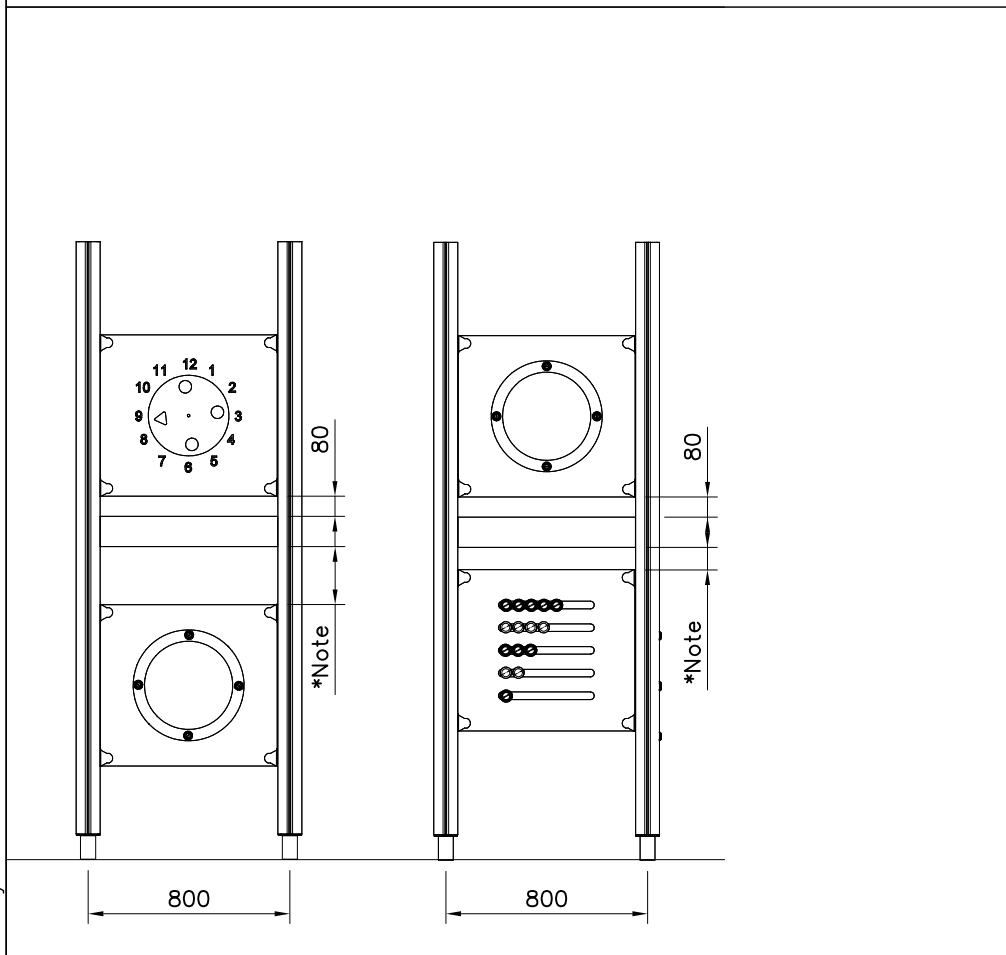

### 3(4)

STAIRS OPTIONS +870																					
707191 		707191-602 DARK BROWN		707191-603 LIGHT BROWN		707191-604 LIGHT GRAY															
RAILING OPTIONS																					
RAILS 707146  15x145x1153		707146-701 BLUE		707146-702 YELLOW		707146-703 LIME		707146-704 DARK GRAY		707146-705 LIGHT GRAY		707146-706 RED		707146-707 GREEN		707146-708 FUXIA					
POST 707145  43x93x717		707145-602 DARK BROWN		707145-603 LIGHT BROWN		707145-604 LIGHT GRAY															
POST OPTIONS																					
① 707191  +870	PCS 1	② 707145  43x93x717	PCS 2	③ 707146  15x145x1153	PCS 4	④ 900859  M8x90	PCS 2	⑤ 905104  M10	PCS 4	⑥ 909633  M8	PCS 2	⑦ 980123  Ø7x60	PCS 8	⑧ 980128  Ø7x40	PCS 15	⑨ 980152  Ø24/8.4x2	PCS 2		PCS		PCS