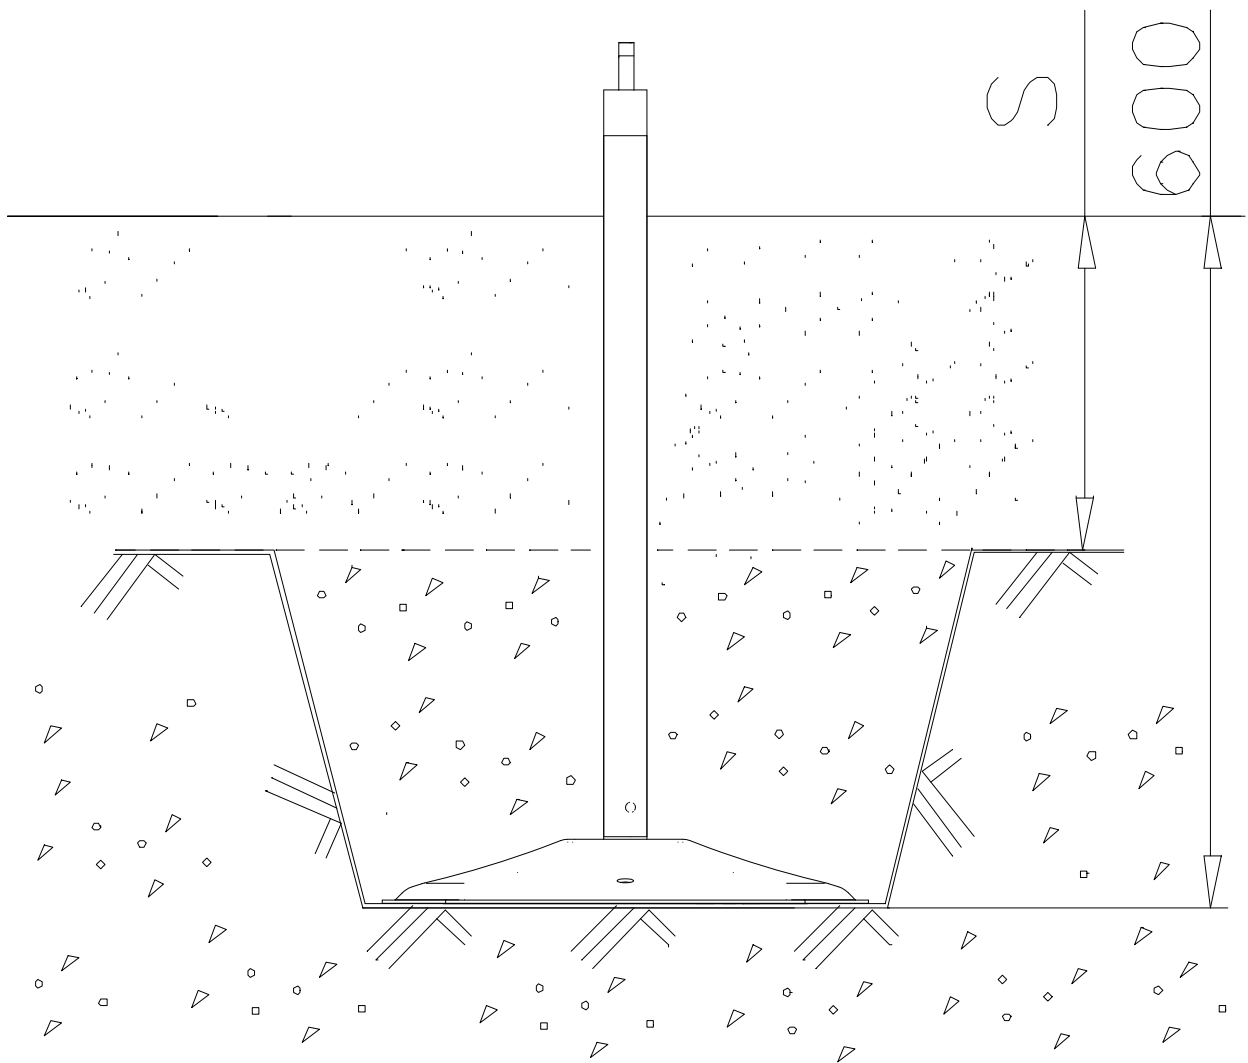

WINAM GROUP DEEP FOUNDATION

POLE

DATE: 6.8.2014