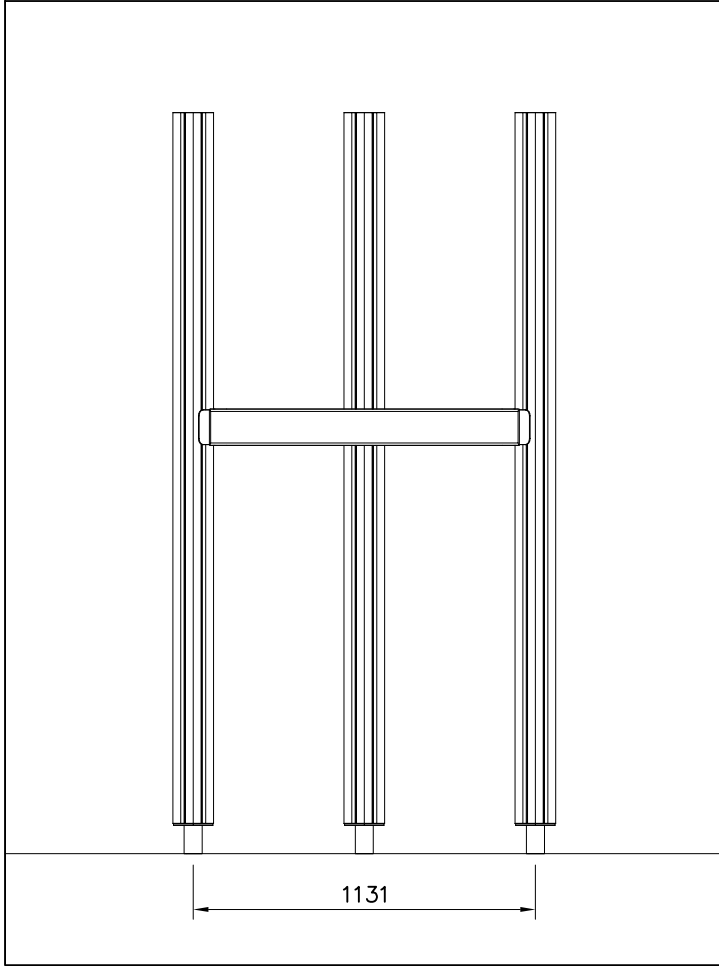

① 903176	PCS	② 909850	PCS
	4		4
		M8x25	
③ 909256	PCS	④ 909633	PCS
	8		4
Ø16/8.4x1.6		M8	
⑤ 980123	PCS		PCS
	4		
Ø7x60			
	PCS		PCS

Technical drawing showing dimensions for the WALLS 4 points structure:

- Overall height: 720
- Panel height: 578
- Panel width: 800
- Panel offset from top: 80
- Panel offset from side: 111

BOOM OPTIONS		
706510	706510-602	DARK BROWN
	706510-603	LIGHT BROWN
	706510-604	LIGHT GRAY
		
45x120x1030		