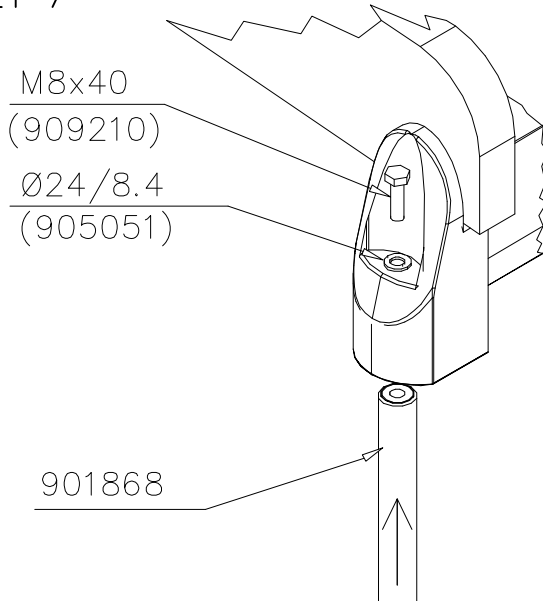

○ 707133	PCS 1	○ 901868	PCS 2	○ 901879	PCS 2	⑥ 909210	PCS 4	⑦ 905051	PCS 4	⑧ 980128	PCS 6
											
10x80x745		Ø30x598				M8x40		Ø24/8.4		Ø7x40	

DET 6

Insert sheet metal IN to the plastic cover.

DET 7

DET 8

① 903176	PCS	② 909850	PCS
	4		4
		M8x25	
③ 909256	PCS	④ 909633	PCS
	8		4
Ø16/8.4x1.6		M8	
⑤ 980123	PCS		PCS
	4		
Ø7x60			
	PCS		PCS

Technical drawing showing dimensions for the WALLS 4 points structure: