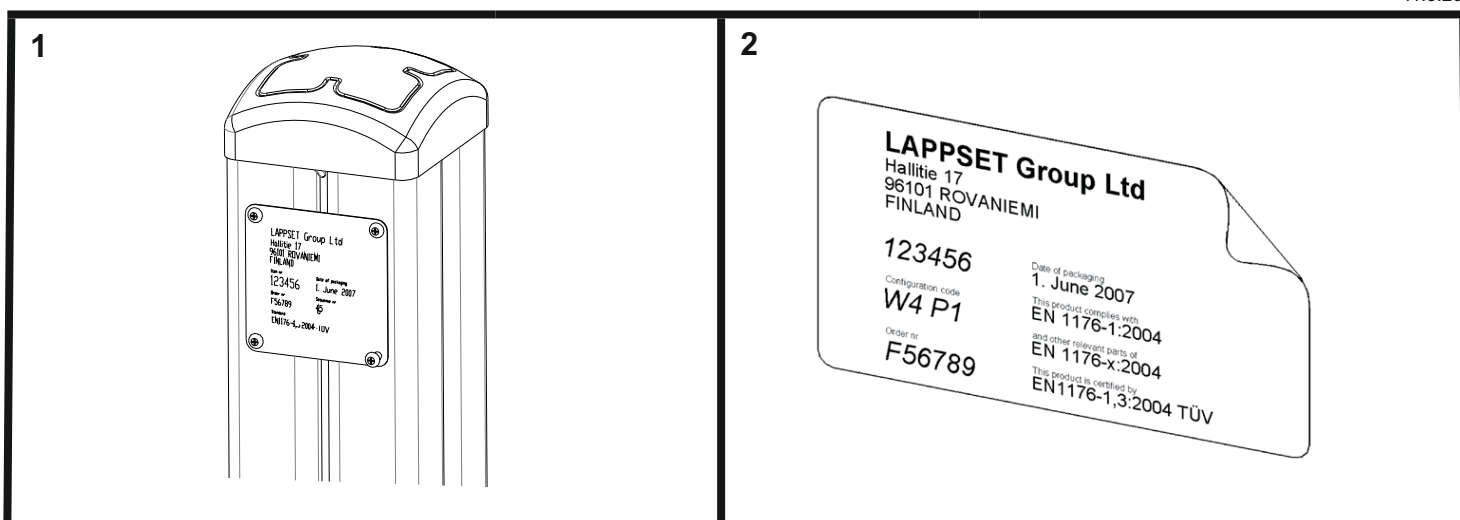

Tuotekyltti tulee tuotteen mukana yhdellä seuraavista tavoista:

1) Metallinen tuotekyltti ja kiinnitysruuvit

- Kiinnitä tuotekyltti ruuveilla tolppaan noin 2 metrin korkeuteen kuvan 2 mukaisesti.

2) Tuotekylttitarra

- Puhdista maalattu metalli- tai vaneripinta pölystä ja kosteudesta. Liimaa tarra kuvan 3 mukaisesti.
- Huom. Älä kiinnitä tarraa karheapintaiseen laminaattiin tai maalattuun puuhun.

Vår produktmärkning levereras på ett av följande sätt:

1) Produktskylt i metall

- Fäst skylten med de medföljande skruvarna

2) Självhäftande produktetikett

- -Rengördenpulverlackerademetallytanellerlaminatytansåttndenblirfrifrånsmutsochfukt.Fästetikettenenligtfig.3.
- Obs! Fäst ej etiketten på detaljer med skrovlig yta eller på målat trä.

Product label is delivered by one of following ways:

1) Metal product label and screws

- Fasten the label with screws.

2) Label sticker

- -Cleanthepaintedmetalorplywoodsurfacefromdirtandmoisture.Fastenthestickerasshowninthefigure3.
- Note. Do not attach the sticker to rough surfaced laminate or painted wood.

La plaque d'informations produit est livrée sous l'une de ces 3 formes :

1) Plaque métallique et vis

- Fixez la plaque à l'aide des vis.

2) Etiquette autocollante

- Avant de coller l'étiquette, nettoyez le composant métallique peint ou la plaque de contreplaqué, de toute saleté. La surface doit être sèche (voir image 3).
- Attention, ne pas coller l'étiquette sur une surface lamellé-collée irrégulière ou sur du bois peint.

Die Auslieferung des Produktaufklebers erfolgt auf eine dieser Arten:

1) Produkt-Schild aus Metall incl. Schrauben

- Die Befestigung des Schildes erfolgt mittels der Schrauben.

2) Aufkleber

- -EntfernenSiezunächstSchmutzundFeuchtigkeitvomlackiertenMetallbzw.vonderHolzoberflächeundbringenSiedenAufkleber wie im Bild oben rechts beschrieben auf den gesäuberten Untergrund auf.
- Beachten Sie: Bringen Sie den Aufkleber nicht auf raues laminiertes oder lackiertes Holz an.