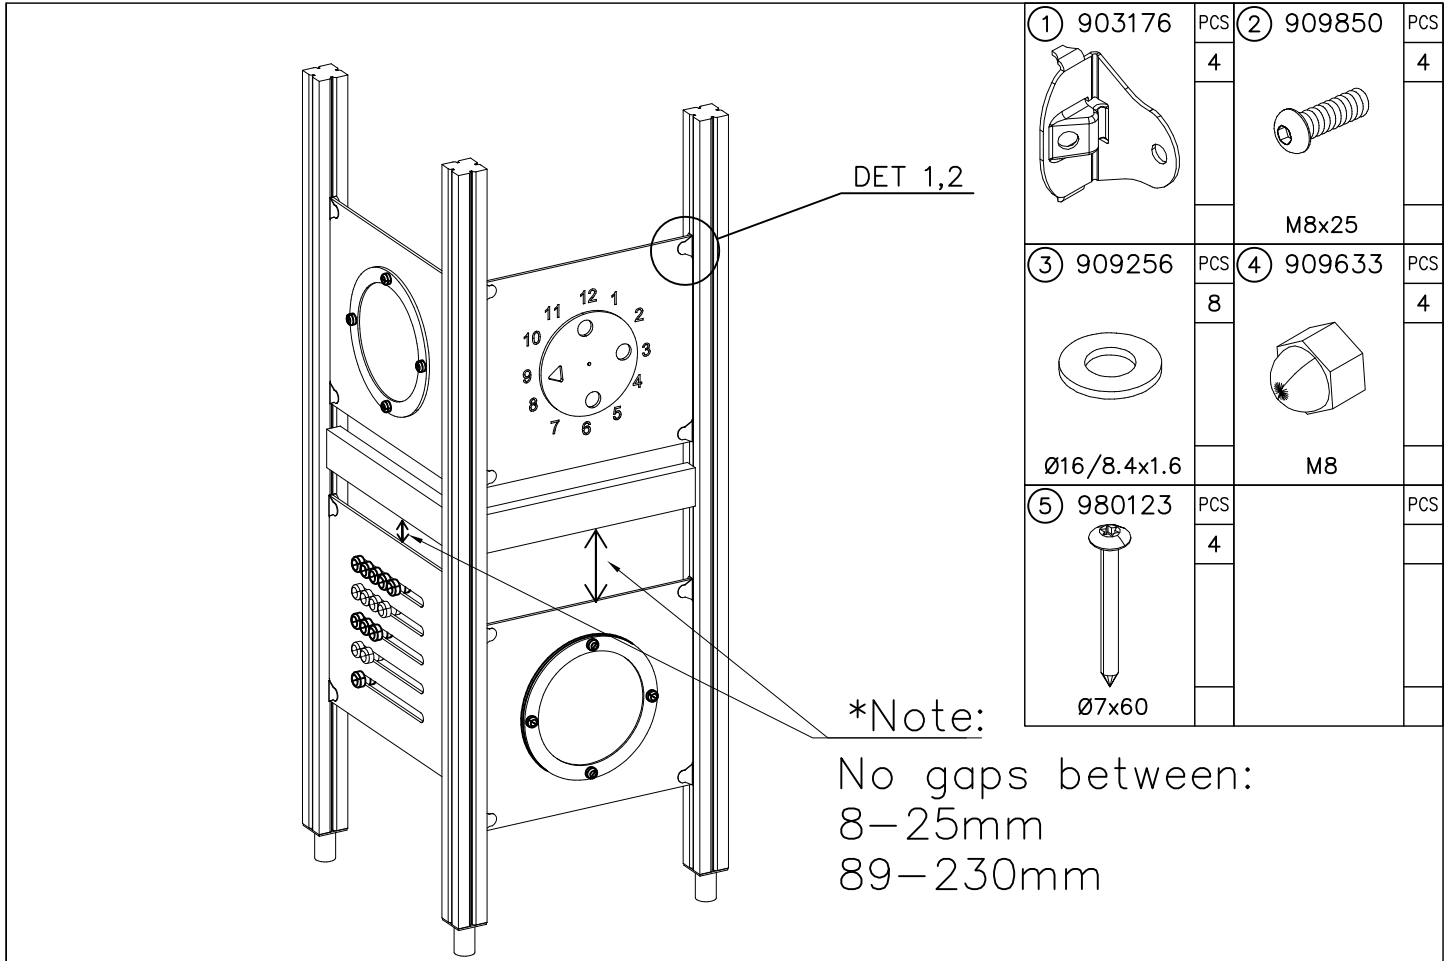

### 3(4)

STAIRS OPTIONS +870																					
707191 		707191-602 DARK BROWN		707191-603 LIGHT BROWN		707191-604 LIGHT GRAY															
RAILING OPTIONS																					
RAILS 707146  15x145x1153		707146-701 BLUE		707146-702 YELLOW		707146-703 LIME		707146-704 DARK GRAY		707146-705 LIGHT GRAY		707146-706 RED		707146-707 GREEN		707146-708 FUXIA					
POST 707145  43x93x717		707145-602 DARK BROWN		707145-603 LIGHT BROWN		707145-604 LIGHT GRAY															
POST OPTIONS																					
① 707191  +870	PCS 1	② 707145  43x93x717	PCS 2	③ 707146  15x145x1153	PCS 4	④ 900859  M8x90	PCS 2	⑤ 905104  M10	PCS 4	⑥ 909633  M8	PCS 2	⑦ 980123  Ø7x60	PCS 8	⑧ 980128  Ø7x40	PCS 15	⑨ 980152  Ø24/8.4x2	PCS 2		PCS		PCS