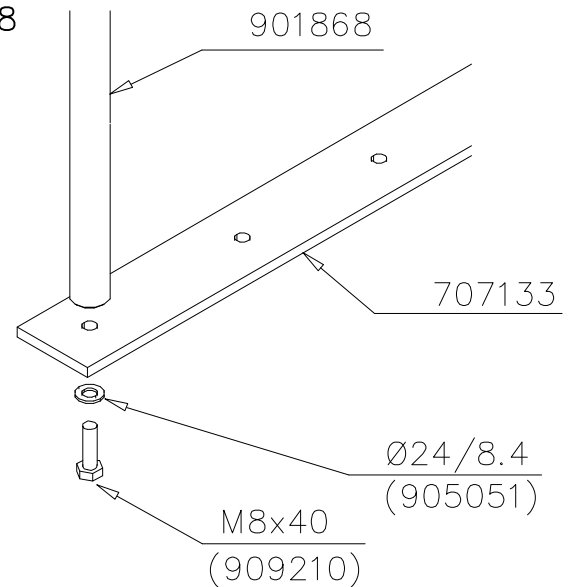

○ 707133	PCS 1	○ 901868	PCS 2	○ 901879	PCS 2	⑥ 909210	PCS 4	⑦ 905051	PCS 4	⑧ 980128	PCS 6
											
10x80x745		Ø30x598				M8x40		Ø24/8.4		Ø7x40	

DET 6

Insert sheet metal IN to the plastic cover.

DET 7

DET 8

① 903176	PCS	② 909850	PCS
	4		4
		M8x25	
③ 909256	PCS	④ 909633	PCS
	8		4
Ø16/8.4x1.6		M8	
⑤ 980123	PCS		PCS
	4		
Ø7x60			
	PCS		PCS

Technical drawing showing dimensions for the WALLS 4 points structure: