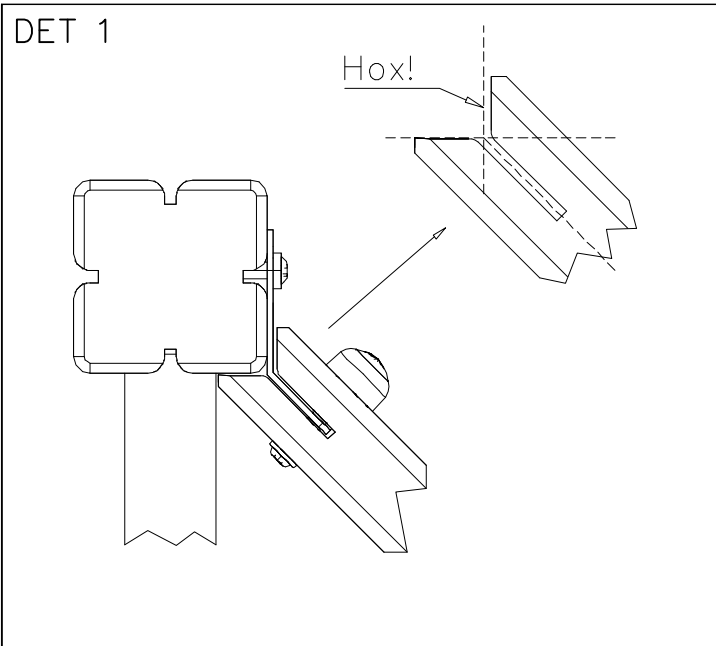

- Overall height: 720
- Panel height: 578
- Panel width: 800
- Panel offset from top: 80
- Panel offset from side: 111

BOOM OPTIONS		
706510	706510-602	DARK BROWN
	706510-603	LIGHT BROWN
	706510-604	LIGHT GRAY
		
45x120x1030		