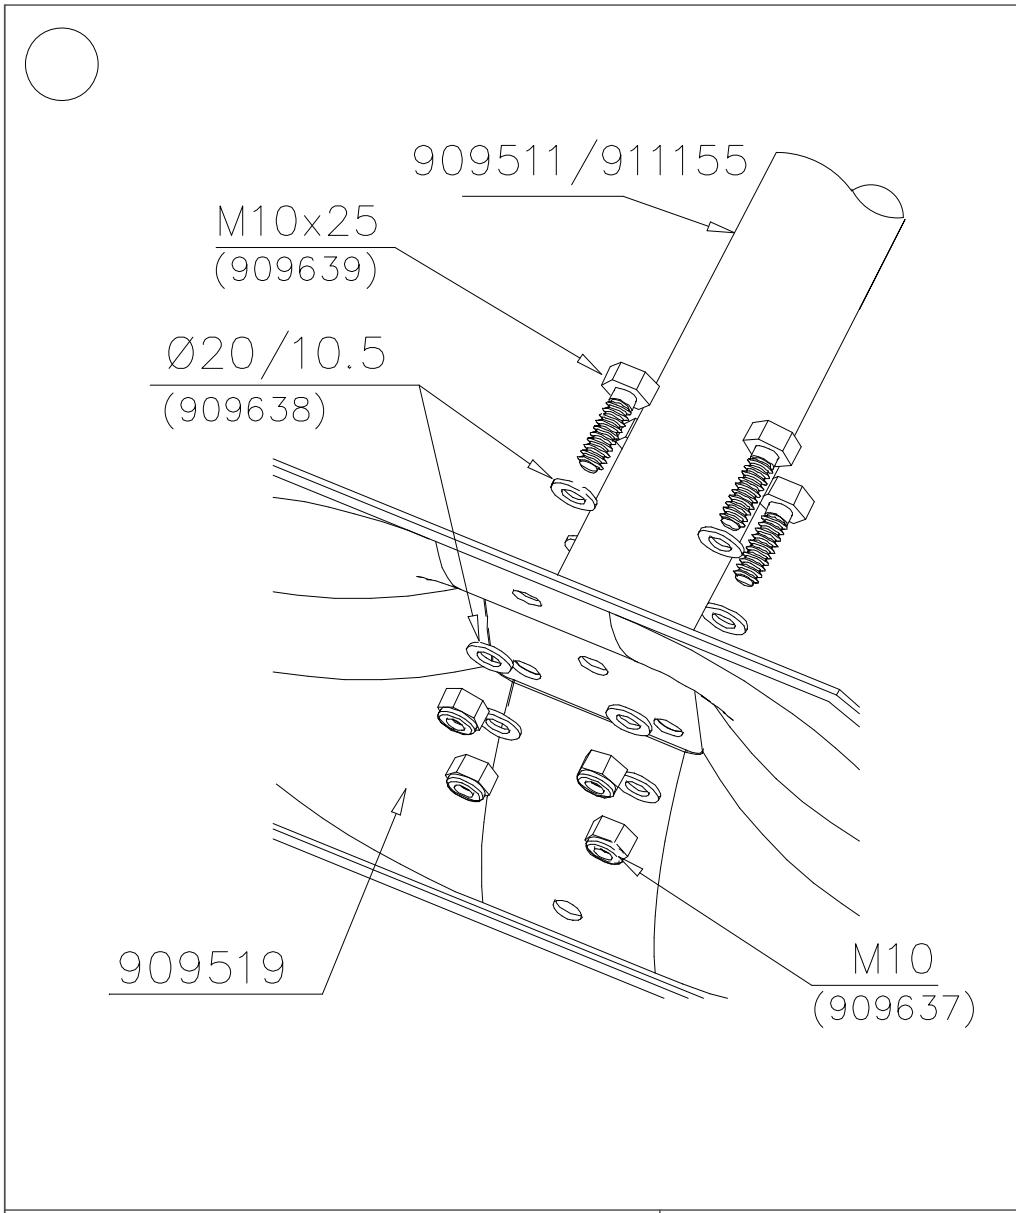

WINAM GROUP DEEP FOUNDATION

FOOT

DATE: 15.5.2018

①	909511	PCS	②	909519	PCS
		1			1
	90x90x650			50x380x380	
③	909637	PCS	④	909638	PCS
		4			8
	M10			Ø20/10.5	
⑤	909639	PCS	⑥	905104	PCS
		4			4
	M10x25			M10	
OPTION FOOT					
①	911155	PCS			PCS
		1			
	90x90x650