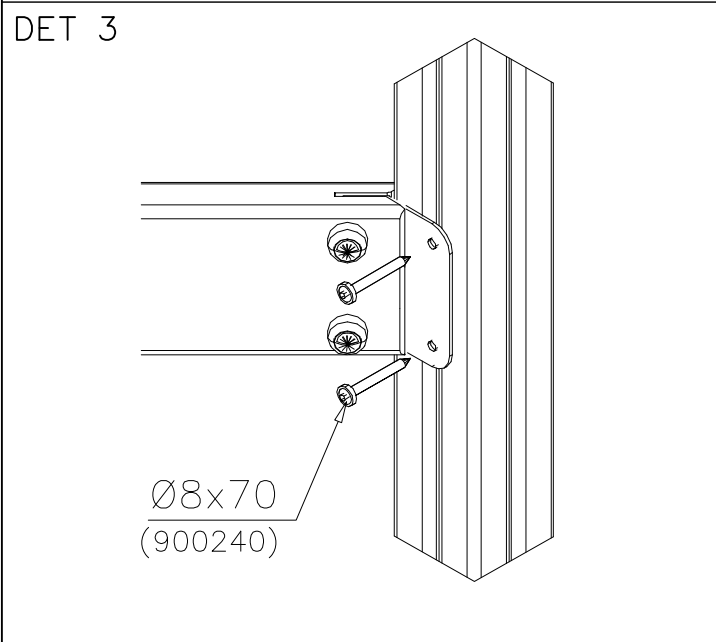

- Overall height: 720
- Panel height: 578
- Panel width: 800
- Panel offset from top: 80
- Panel offset from side: 111

BOOM OPTIONS		
706510	706510-602	DARK BROWN
	706510-603	LIGHT BROWN
	706510-604	LIGHT GRAY
		
45x120x1030		