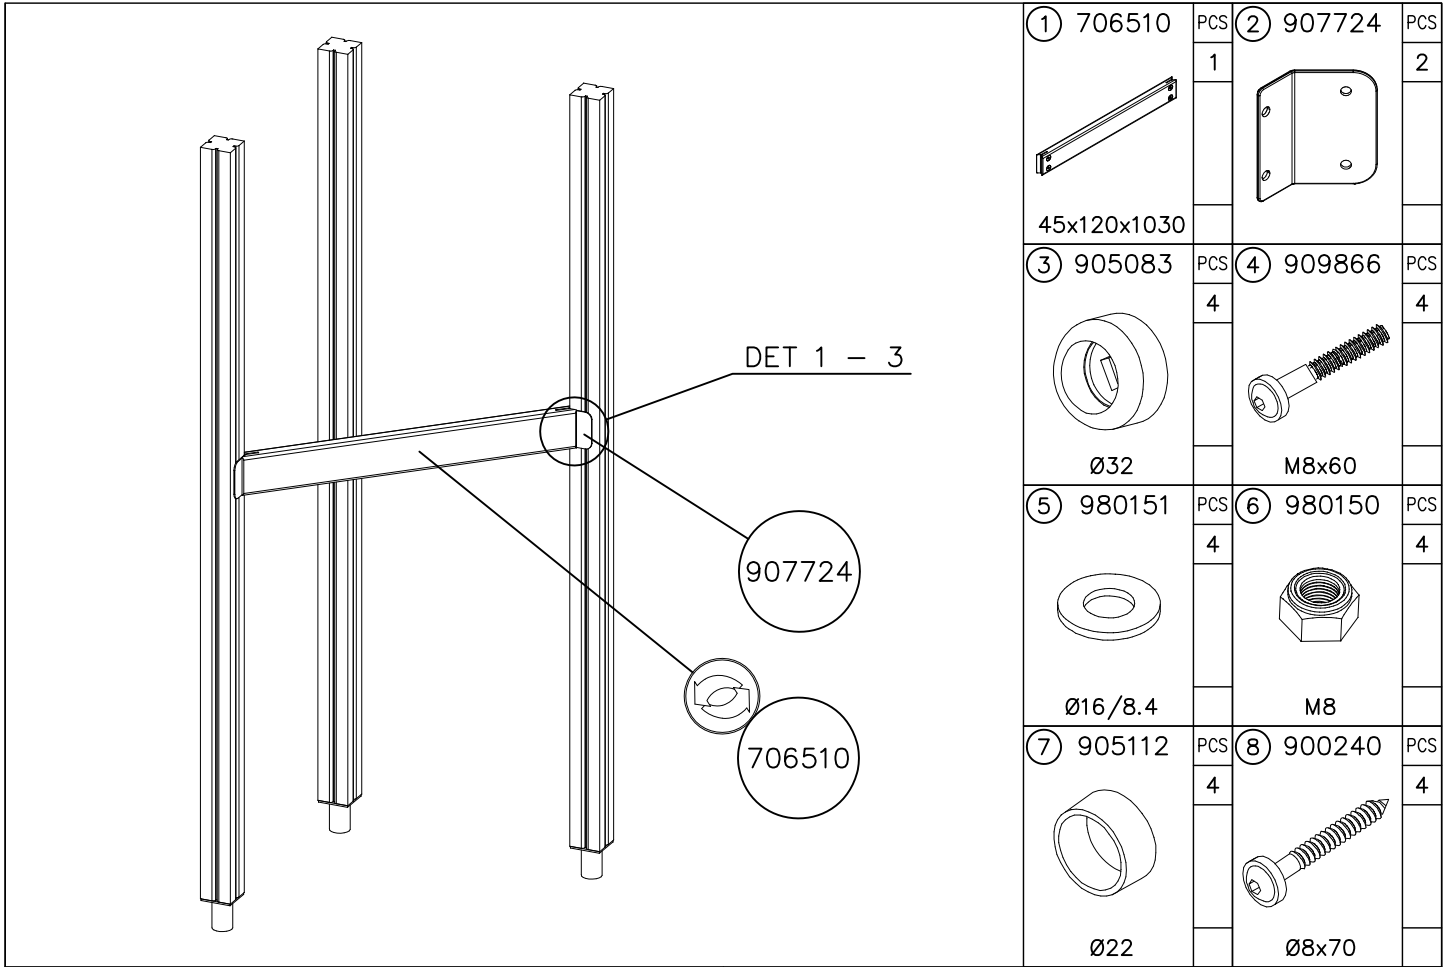

① 903176	PCS	② 909850	PCS
	4		4
		M8x25	
③ 909256	PCS	④ 909633	PCS
	8		4
Ø16/8.4x1.6		M8	
⑤ 980123	PCS		PCS
	4		
Ø7x60			
	PCS		PCS

Technical drawing showing dimensions for the WALLS 4 points structure:

- Overall height: 720
- Panel height: 578
- Panel width: 800
- Panel offset from top: 80
- Panel offset from side: 111

BOOM OPTIONS		
706510	706510-602	DARK BROWN
	706510-603	LIGHT BROWN
	706510-604	LIGHT GRAY
		
45x120x1030		