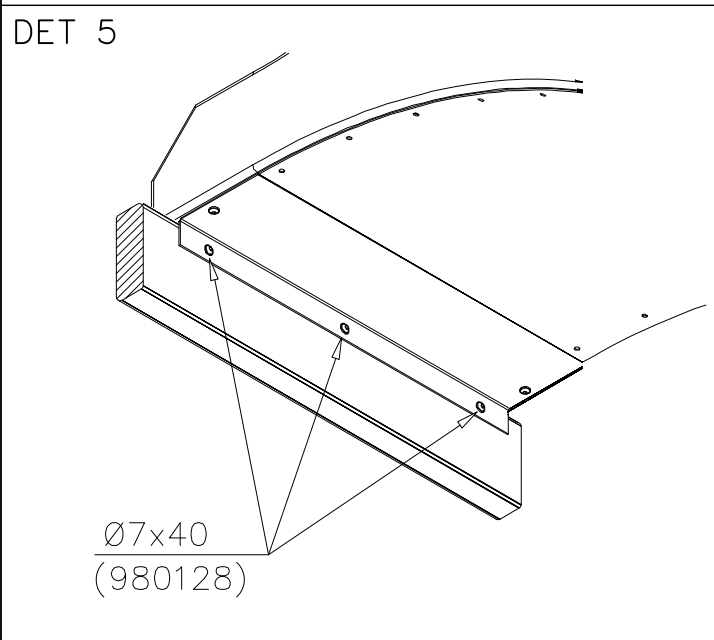

WINAM GROUP

80M

SLIDE WOOD

DATE: 3.11.2017