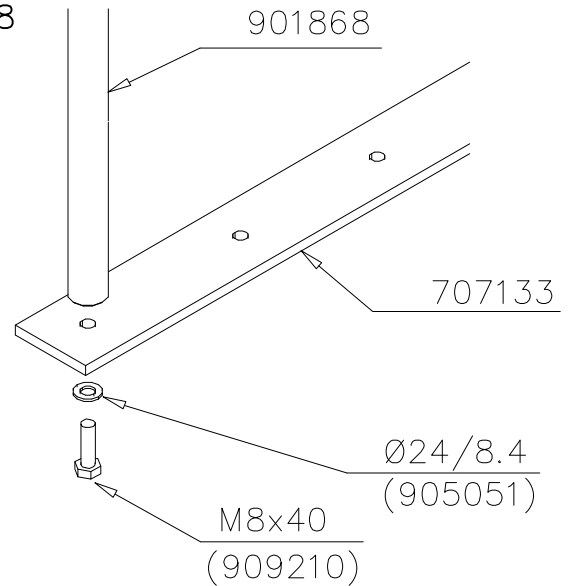

DET 6

Insert sheet metal IN to the plastic cover.

DET 8