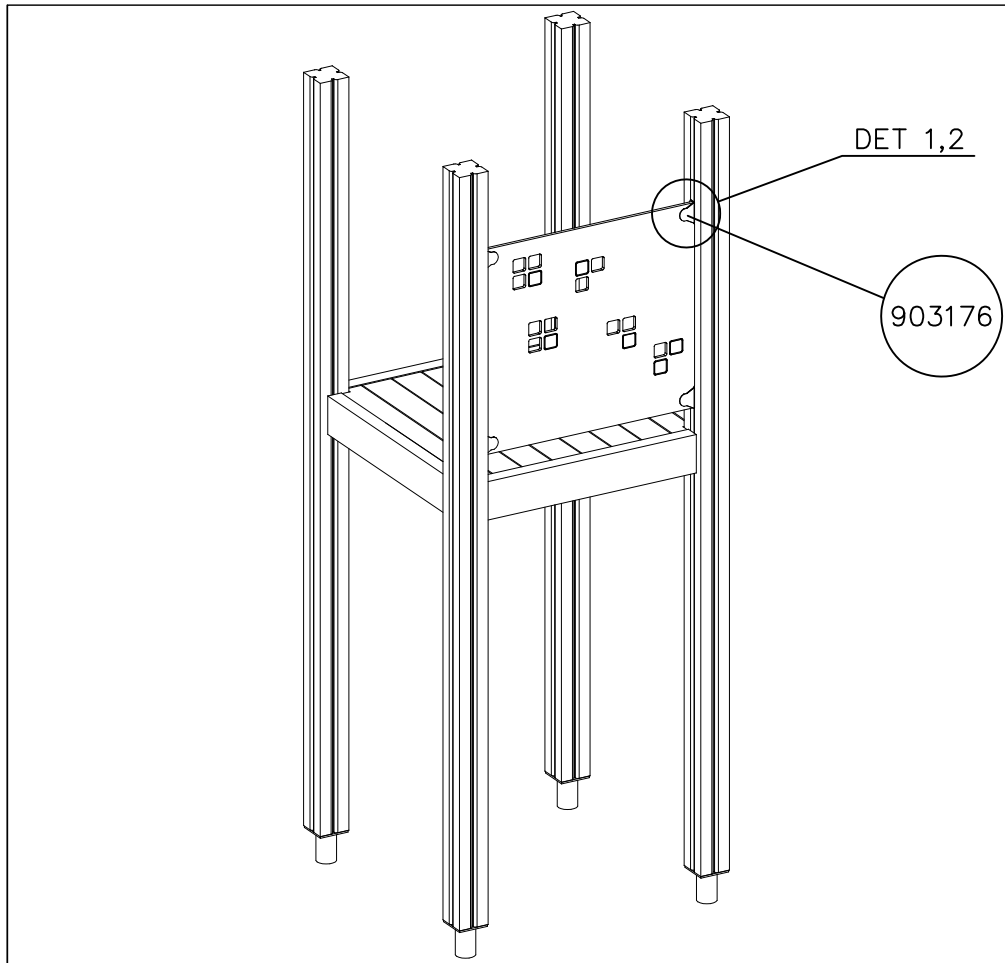

① 903176	PCS	② 909850	PCS
	4		4
		M8x25	
③ 909256	PCS	④ 909633	PCS
	8		4
Ø16/8.4x1.6		M8	
⑤ 980123	PCS		PCS
	4		
Ø7x60			
	PCS		PCS