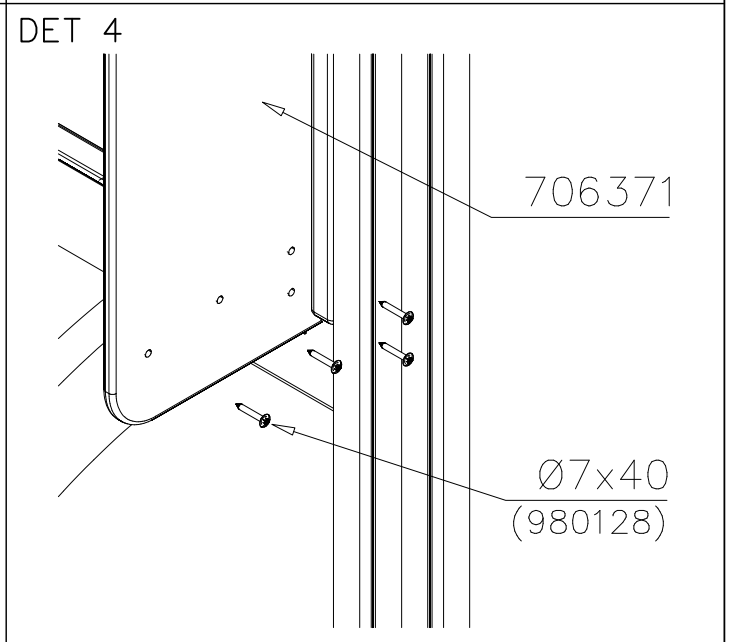

WINAM GROUP

80M

SLIDE WOOD

DATE: 3.11.2017