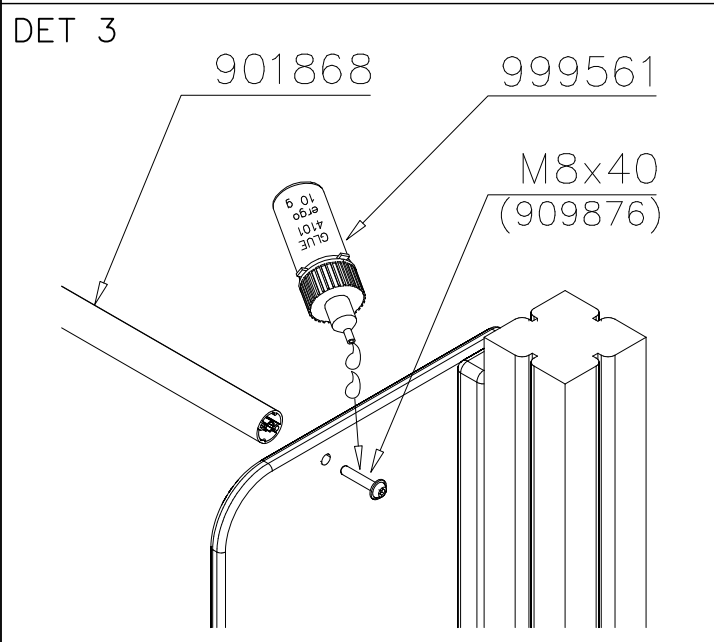

WINAM GROUP

80M

SLIDE WOOD

DATE: 3.11.2017