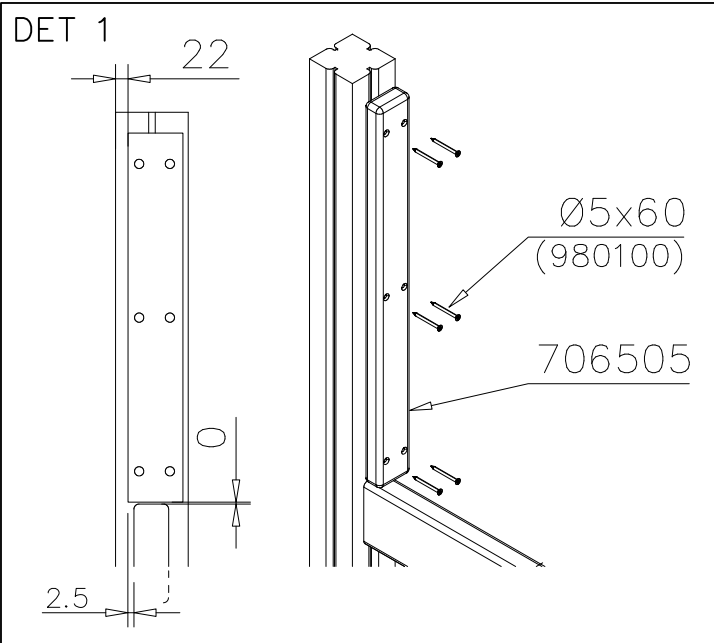

WINAM GROUP

80M

SLIDE WOOD

DATE: 3.11.2017