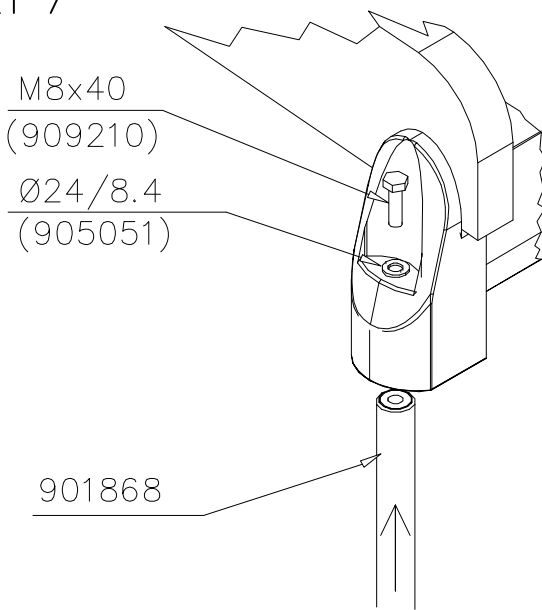

DET 6

Insert sheet metal IN to the plastic cover.

DET 7