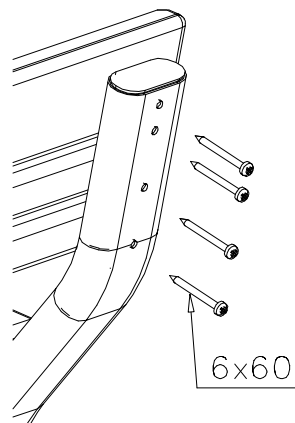

060102		PCS 1	WOODEN PARTS COLOR OPTIONS: -651 (GREY) -652 (TEAK RED) -653 (LIGHT BROWN) -654 (DARK GREEN) -655 (DARK BROWN) -699 (SPECIAL COLOUR)
		PCS 1	WOODEN PARTS COLOR OPTIONS: -651 (GREY) -652 (TEAK RED) -653 (LIGHT BROWN) -654 (DARK GREEN) -655 (DARK BROWN) -699 (SPECIAL COLOUR)
	905251 	PCS 1	METAL PARTS COLOR OPTIONS: -205 (GRAPHIT GREY) -207 (BLACK) -209 (GREEN) -216 (PEARL LIGHT GREY) -299 (SPECIAL COLOUR)
	905252 	PCS 1	METAL PARTS COLOR OPTIONS: -205 (GRAPHIT GREY) -207 (BLACK) -209 (GREEN) -216 (PEARL LIGHT GREY) -299 (SPECIAL COLOUR)

DET 2

DET 3