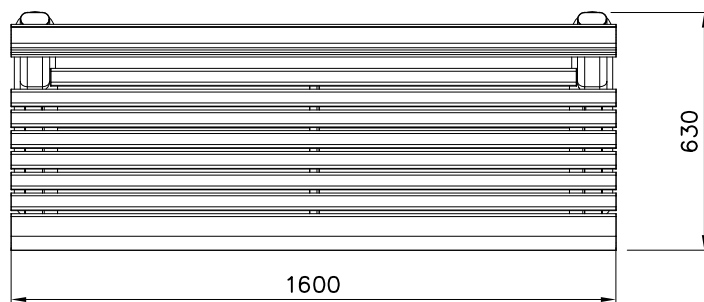

WINAM GROUP PARK

060102M

DATE- 2018.

1(2)

①	PCS	②	PCS
	1		1
③	PCS	④	PCS
	1		1
⑤ 909850	PCS	⑥ 909256	PCS
	4		8
M8x25		Ø17/8.5 RST	
⑦ 980160	PCS	⑧ 980131	PCS
	4		8
M8 A2		Ø6x60	

060102		PCS 1	WOODEN PARTS COLOR OPTIONS: -651 (GREY) -652 (TEAK RED) -653 (LIGHT BROWN) -654 (DARK GREEN) -655 (DARK BROWN) -699 (SPECIAL COLOUR)
		PCS 1	WOODEN PARTS COLOR OPTIONS: -651 (GREY) -652 (TEAK RED) -653 (LIGHT BROWN) -654 (DARK GREEN) -655 (DARK BROWN) -699 (SPECIAL COLOUR)
	905251 	PCS 1	METAL PARTS COLOR OPTIONS: -205 (GRAPHIT GREY) -207 (BLACK) -209 (GREEN) -216 (PEARL LIGHT GREY) -299 (SPECIAL COLOUR)
	905252 	PCS 1	METAL PARTS COLOR OPTIONS: -205 (GRAPHIT GREY) -207 (BLACK) -209 (GREEN) -216 (PEARL LIGHT GREY) -299 (SPECIAL COLOUR)