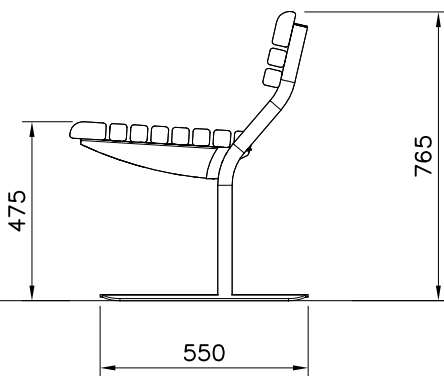

WINAM GROUP PARK

060102M

DATE- 2018.

1(2)

①	PCS	②	PCS
	1		1
③	PCS	④	PCS
	1		1
⑤ 909850	PCS	⑥ 909256	PCS
	4		8
M8x25		Ø17/8.5 RST	
⑦ 980160	PCS	⑧ 980131	PCS
	4		8
M8 A2		Ø6x60	

060102		PCS 1	WOODEN PARTS COLOR OPTIONS: -651 (GREY) -652 (TEAK RED) -653 (LIGHT BROWN) -654 (DARK GREEN) -655 (DARK BROWN) -699 (SPECIAL COLOUR)
		PCS 1	WOODEN PARTS COLOR OPTIONS: -651 (GREY) -652 (TEAK RED) -653 (LIGHT BROWN) -654 (DARK GREEN) -655 (DARK BROWN) -699 (SPECIAL COLOUR)
	905251 	PCS 1	METAL PARTS COLOR OPTIONS: -205 (GRAPHIT GREY) -207 (BLACK) -209 (GREEN) -216 (PEARL LIGHT GREY) -299 (SPECIAL COLOUR)
	905252 	PCS 1	METAL PARTS COLOR OPTIONS: -205 (GRAPHIT GREY) -207 (BLACK) -209 (GREEN) -216 (PEARL LIGHT GREY) -299 (SPECIAL COLOUR)

DET 1

DET 2

DET 3