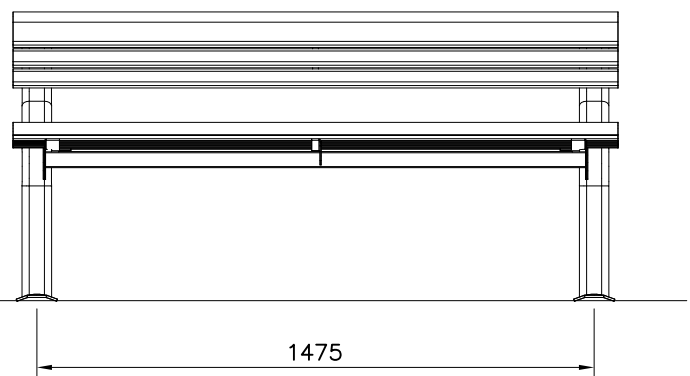

WINAM GROUP PARK

060102M

DATE- 2018.

1(2)

①	PCS	②	PCS
	1		1
③	PCS	④	PCS
	1		1
⑤ 909850	PCS	⑥ 909256	PCS
	4		8
M8x25		Ø17/8.5 RST	
⑦ 980160	PCS	⑧ 980131	PCS
	4		8
M8 A2		Ø6x60	

060102		PCS 1	WOODEN PARTS COLOR OPTIONS: -651 (GREY) -652 (TEAK RED) -653 (LIGHT BROWN) -654 (DARK GREEN) -655 (DARK BROWN) -699 (SPECIAL COLOUR)
		PCS 1	WOODEN PARTS COLOR OPTIONS: -651 (GREY) -652 (TEAK RED) -653 (LIGHT BROWN) -654 (DARK GREEN) -655 (DARK BROWN) -699 (SPECIAL COLOUR)
	905251 	PCS 1	METAL PARTS COLOR OPTIONS: -205 (GRAPHIT GREY) -207 (BLACK) -209 (GREEN) -216 (PEARL LIGHT GREY) -299 (SPECIAL COLOUR)
	905252 	PCS 1	METAL PARTS COLOR OPTIONS: -205 (GRAPHIT GREY) -207 (BLACK) -209 (GREEN) -216 (PEARL LIGHT GREY) -299 (SPECIAL COLOUR)