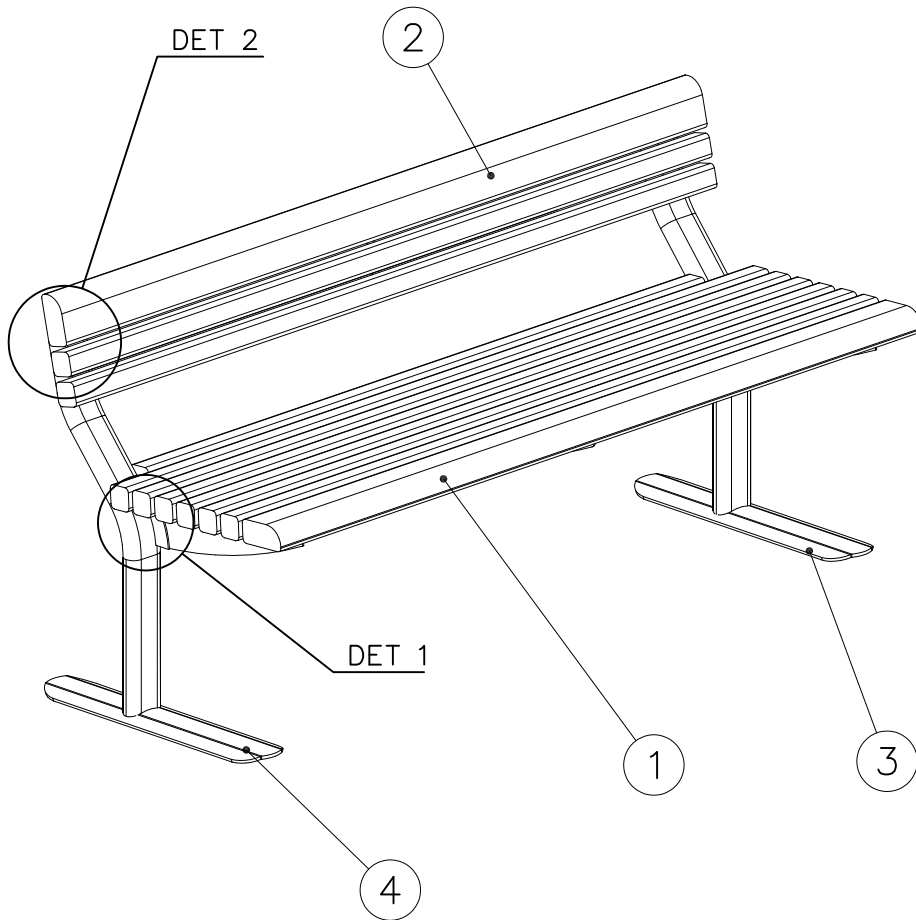

WINAM GROUP PARK

060102M

DATE- 2018.

1(2)

①	PCS	②	PCS
	1		1
③	PCS	④	PCS
	1		1
⑤ 909850	PCS	⑥ 909256	PCS
	4		8
M8x25		Ø17/8.5 RST	
⑦ 980160	PCS	⑧ 980131	PCS
	4		8
M8 A2		Ø6x60	

060102		PCS 1	WOODEN PARTS COLOR OPTIONS: -651 (GREY) -652 (TEAK RED) -653 (LIGHT BROWN) -654 (DARK GREEN) -655 (DARK BROWN) -699 (SPECIAL COLOUR)
		PCS 1	WOODEN PARTS COLOR OPTIONS: -651 (GREY) -652 (TEAK RED) -653 (LIGHT BROWN) -654 (DARK GREEN) -655 (DARK BROWN) -699 (SPECIAL COLOUR)
	905251 	PCS 1	METAL PARTS COLOR OPTIONS: -205 (GRAPHIT GREY) -207 (BLACK) -209 (GREEN) -216 (PEARL LIGHT GREY) -299 (SPECIAL COLOUR)
	905252 	PCS 1	METAL PARTS COLOR OPTIONS: -205 (GRAPHIT GREY) -207 (BLACK) -209 (GREEN) -216 (PEARL LIGHT GREY) -299 (SPECIAL COLOUR)

DET 1

DET 2

DET 3