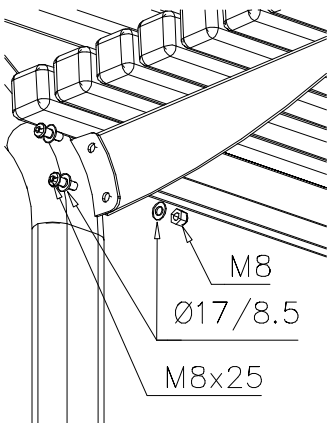

WINAM GROUP PARK

060102M

DATE- 2018.

1(2)

①	PCS	②	PCS
	1		1
③	PCS	④	PCS
	1		1
⑤ 909850	PCS	⑥ 909256	PCS
	4		8
M8x25		Ø17/8.5 RST	
⑦ 980160	PCS	⑧ 980131	PCS
	4		8
M8 A2		Ø6x60	

060102		PCS 1	WOODEN PARTS COLOR OPTIONS: -651 (GREY) -652 (TEAK RED) -653 (LIGHT BROWN) -654 (DARK GREEN) -655 (DARK BROWN) -699 (SPECIAL COLOUR)
		PCS 1	WOODEN PARTS COLOR OPTIONS: -651 (GREY) -652 (TEAK RED) -653 (LIGHT BROWN) -654 (DARK GREEN) -655 (DARK BROWN) -699 (SPECIAL COLOUR)
	905251 	PCS 1	METAL PARTS COLOR OPTIONS: -205 (GRAPHIT GREY) -207 (BLACK) -209 (GREEN) -216 (PEARL LIGHT GREY) -299 (SPECIAL COLOUR)
	905252 	PCS 1	METAL PARTS COLOR OPTIONS: -205 (GRAPHIT GREY) -207 (BLACK) -209 (GREEN) -216 (PEARL LIGHT GREY) -299 (SPECIAL COLOUR)

DET 1

DET 2

DET 3