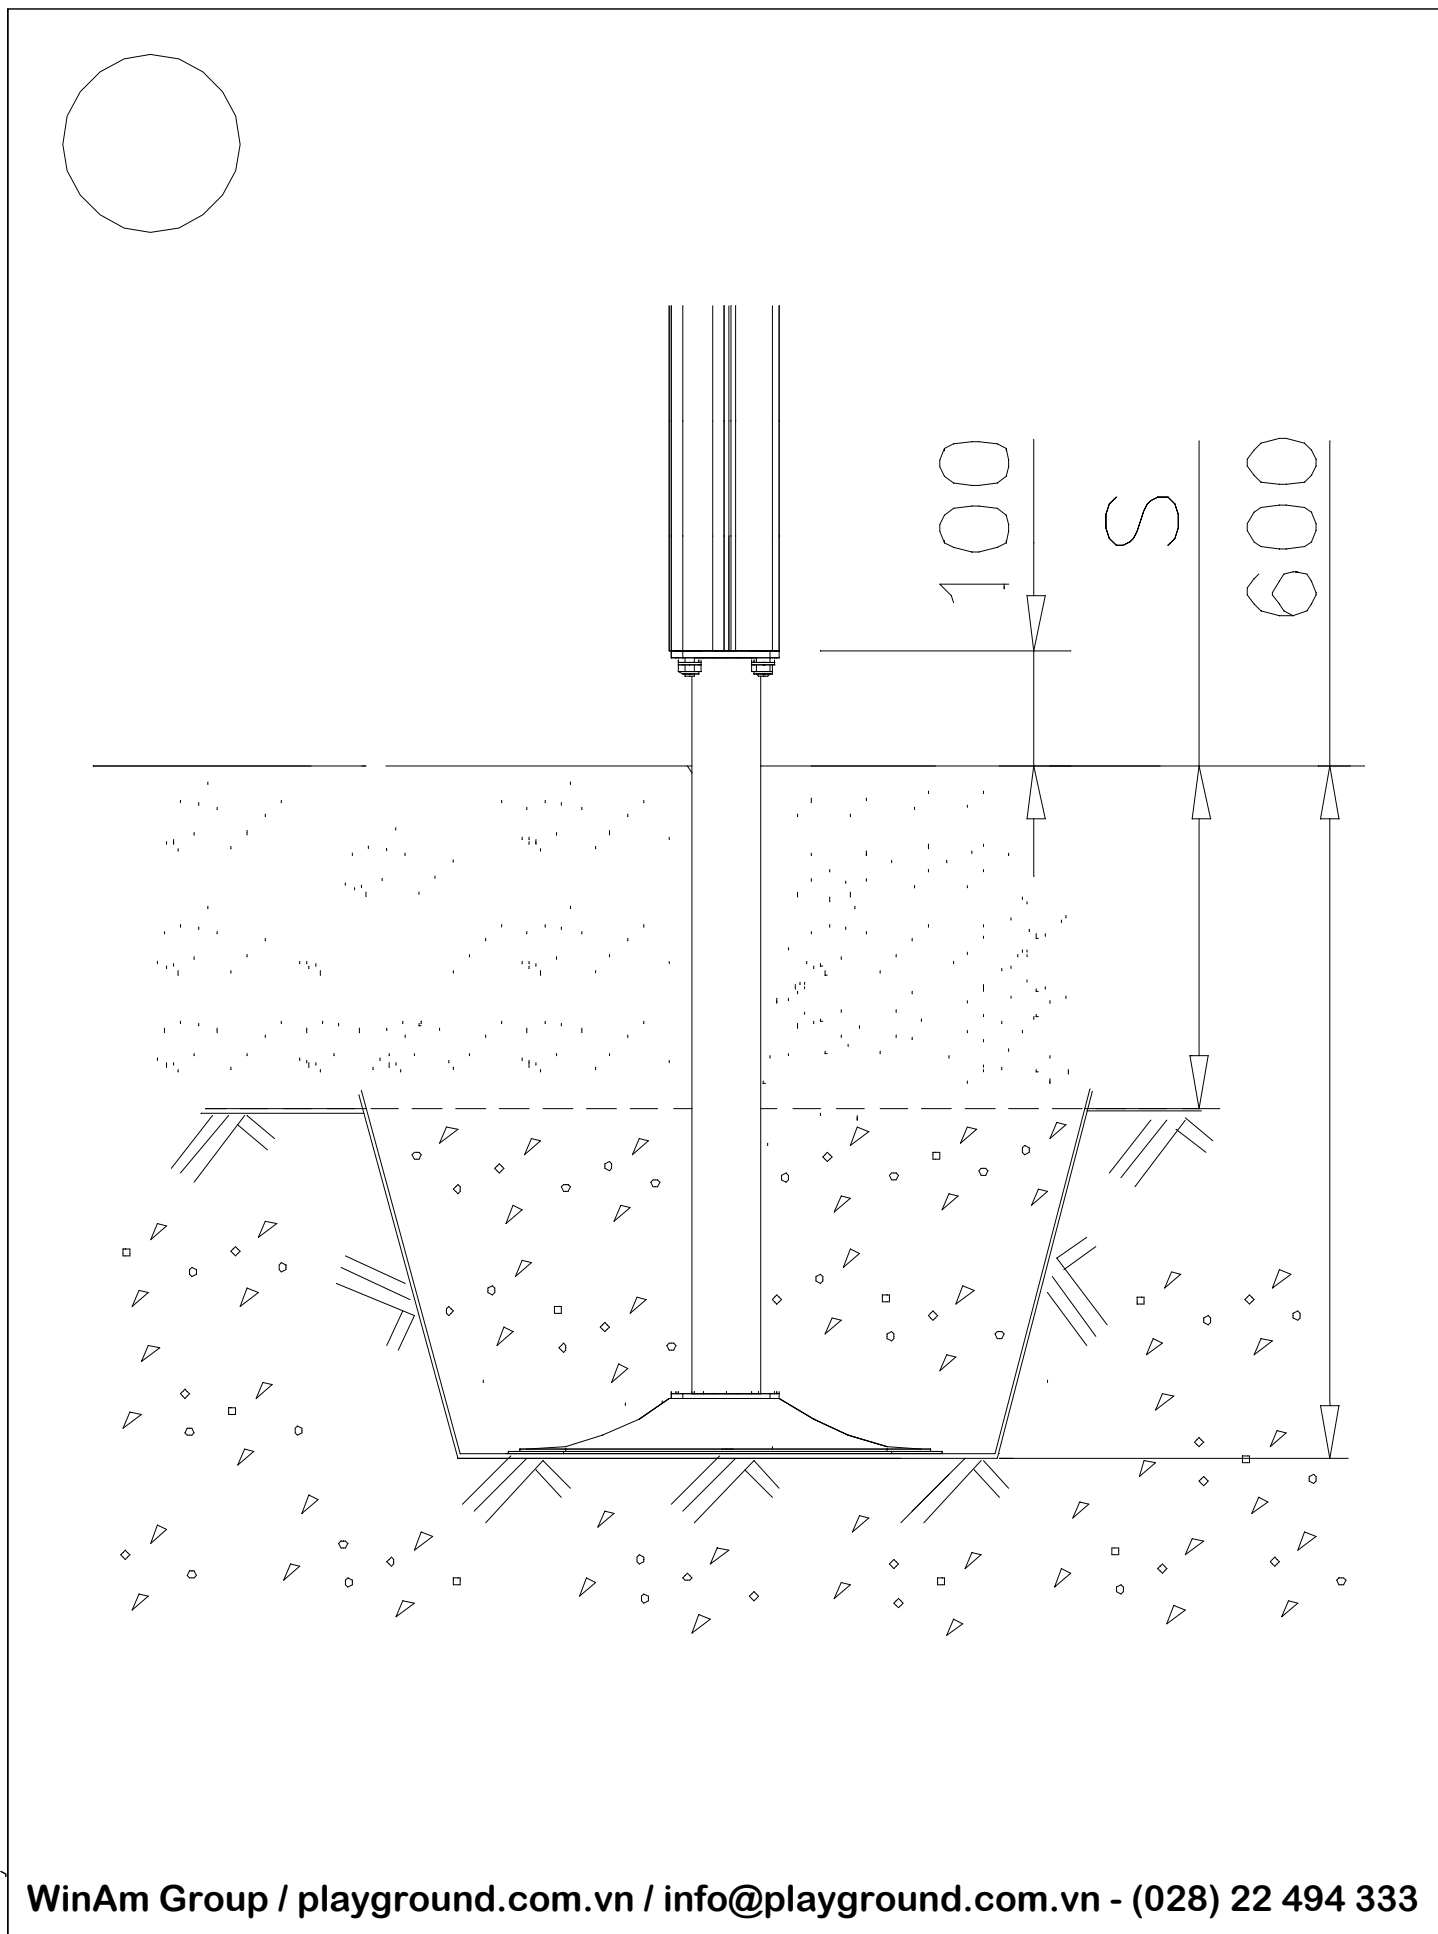

WINAM GROUP DEEP FOUNDATION

FOOT

DATE: 13.3.2014