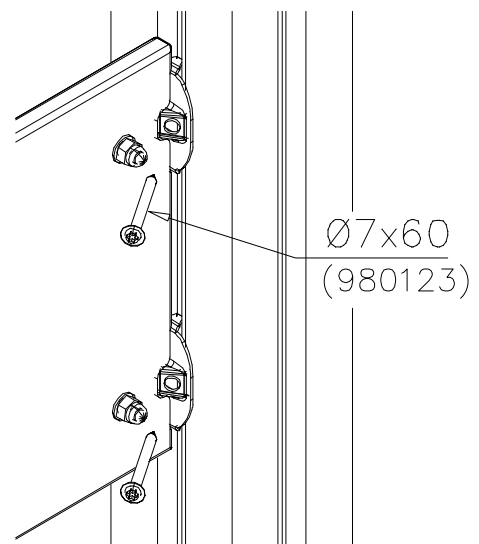

GAME WALL OPTIONS

706766	706772	706308	707453
640x702	640x702	640x702	640x702
707209	705705	707433	707386
640x702	640x702	640x702	640x702
709403	709358	709405	
640x702	640x702	420x702	

DET 1

DET 2