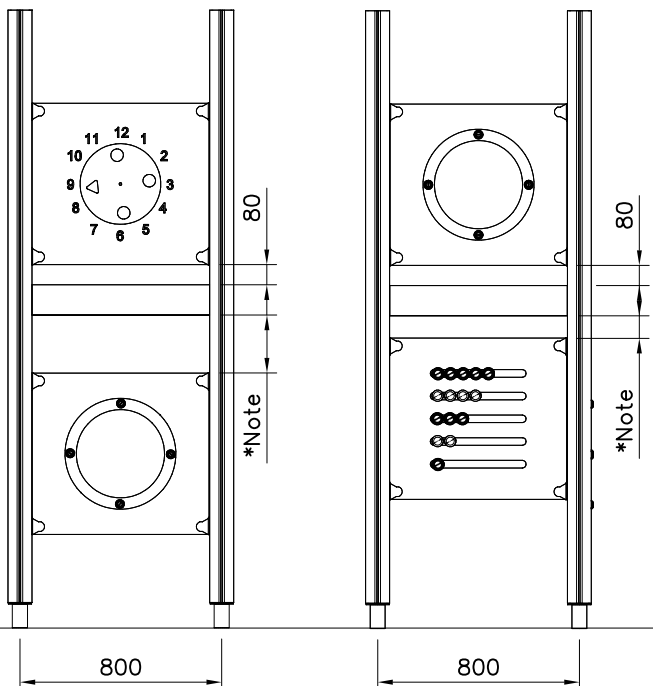

WINAM GROUP

M80

GAME WALL

DATE: 4.11.2019

① 903176	PCS	② 909850	PCS
	4		4
		M8x25	
③ 909256	PCS	④ 909633	PCS
	8		4
Ø16/8.4x1.6		M8	
⑤ 980123	PCS		PCS
	4		
Ø7x60			

*Note:
No gaps between:
8–25mm
89–230mm

COLOR OPTIONS

- -701 BLUE
- -702 YELLOW
- -703 LIME
- -704 DARK GRAY
- -705 LIGHT GRAY
- -706 RED
- -707 GREEN
- -708 FUXIA