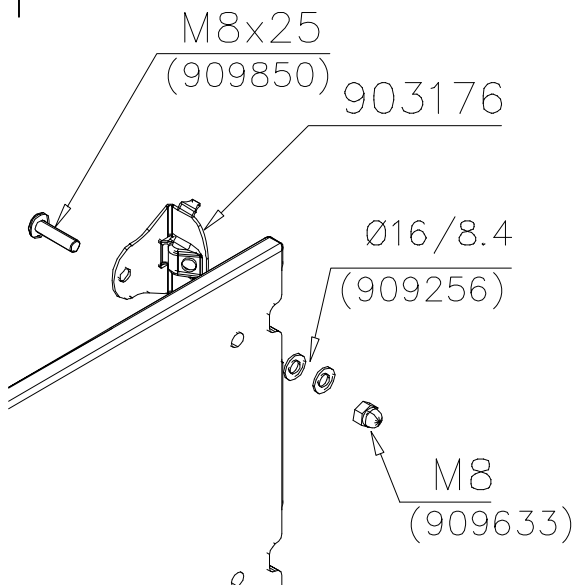

GAME WALL OPTIONS

706766	706772	706308	707453
640x702	640x702	640x702	640x702
707209	705705	707433	707386
640x702	640x702	640x702	640x702
709403	709358	709405	
640x702	640x702	420x702	

DET 1