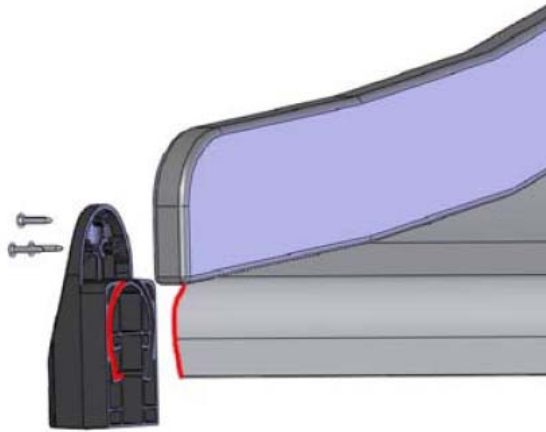

DET 6

Insert sheet metal IN to the plastic cover.