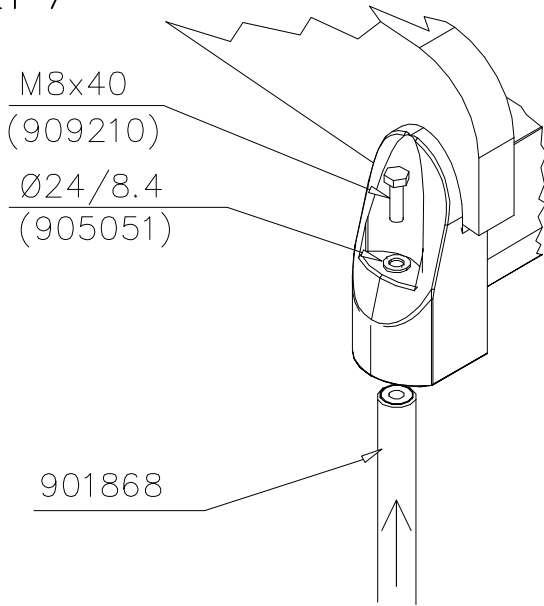

DET 6

Insert sheet metal IN to the plastic cover.

DET 7