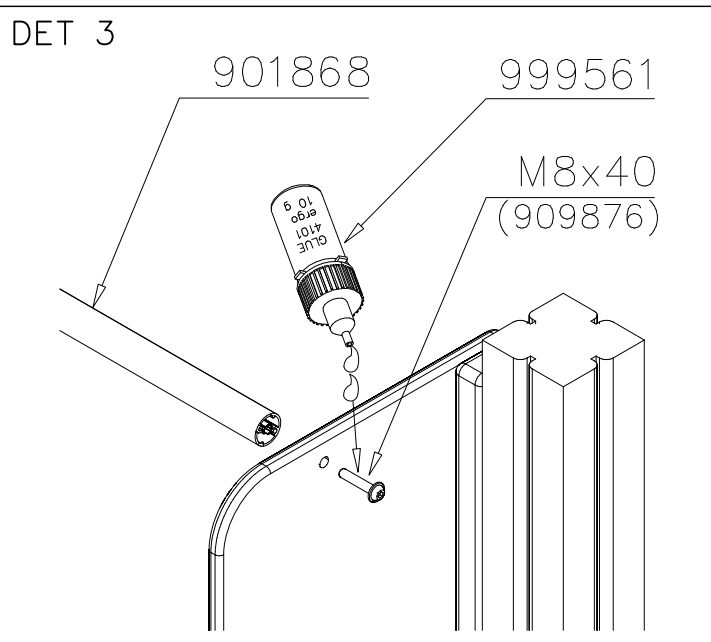

### DEEP FOUNDATION

DATE: 3.11.2017

○ 707133	PCS	○ 901868	PCS	○ 901879	PCS	⑥ 909210	PCS	⑦ 905051	PCS	⑧ 980128	PCS
	1		2		2		4		4		6
10x80x745		Ø30x598				M8x40		Ø24/8.4		Ø7x40	

DET 6

Insert sheet metal IN to the plastic cover.