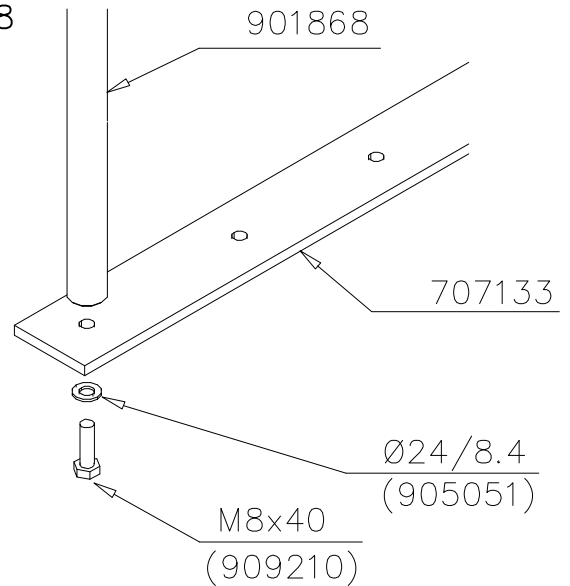

DET 6

Insert sheet metal IN to the plastic cover.

DET 8