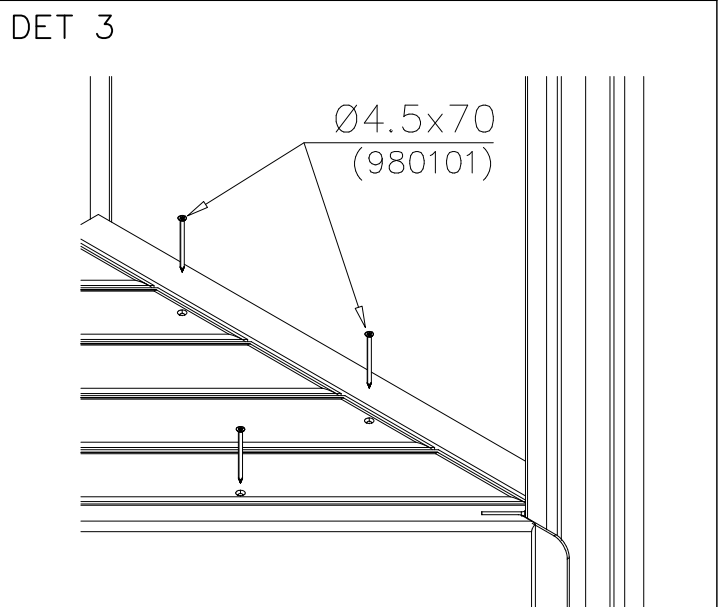

① 008985	PCS	② 706508	PCS
	1		3
32x714x714		32x45x650	
③ 900240	PCS	④ 980101	PCS
	9		6
Ø8x70		Ø4.5x70