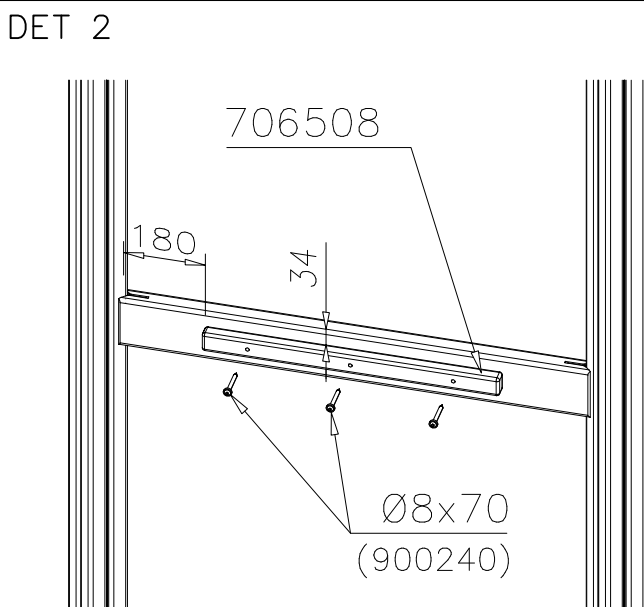

① 008985	PCS	② 706508	PCS
	1		3
32x714x714		32x45x650	
③ 900240	PCS	④ 980101	PCS
	9		6
Ø8x70		Ø4.5x70