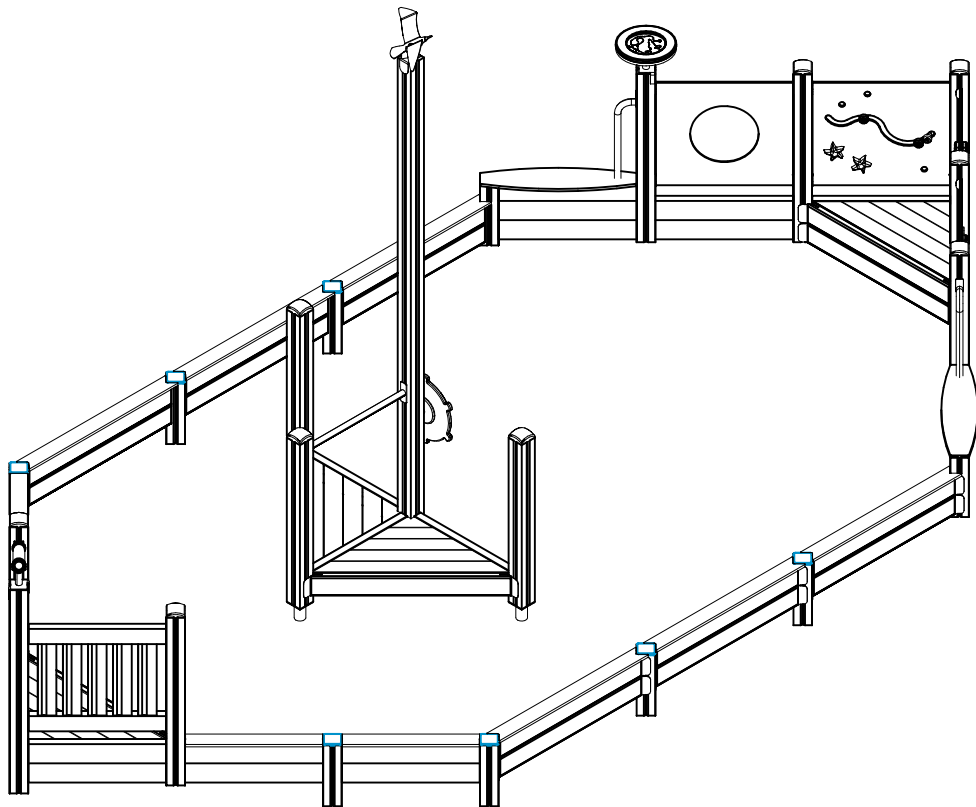

Max Falling Height