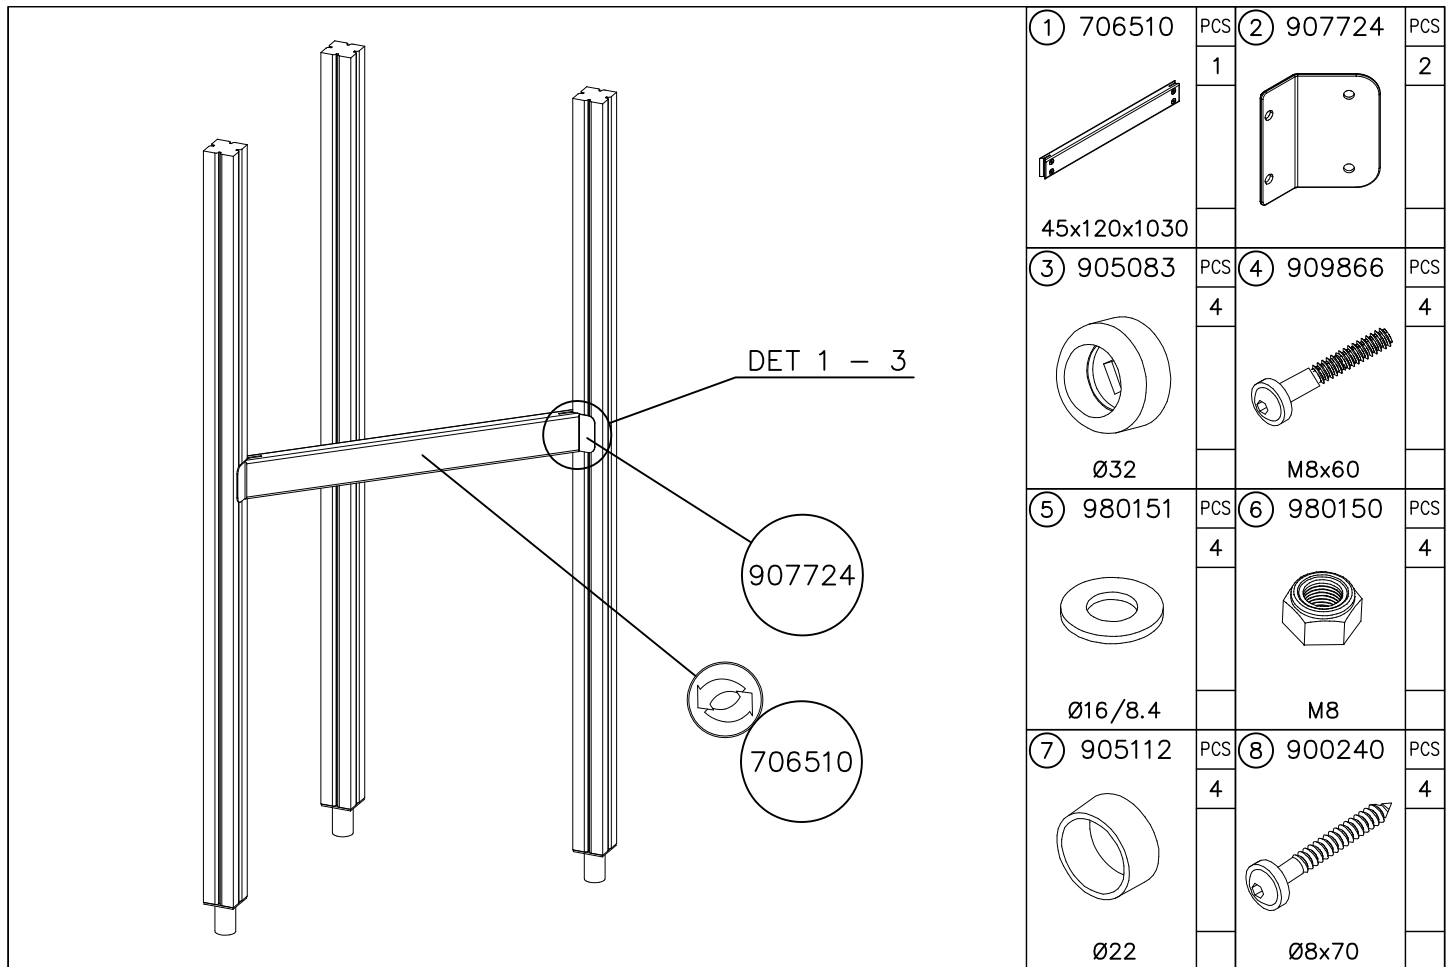

BOOM OPTIONS		
706510	706510-602	DARK BROWN
	706510-603	LIGHT BROWN
	706510-604	LIGHT GRAY
45x120x1030