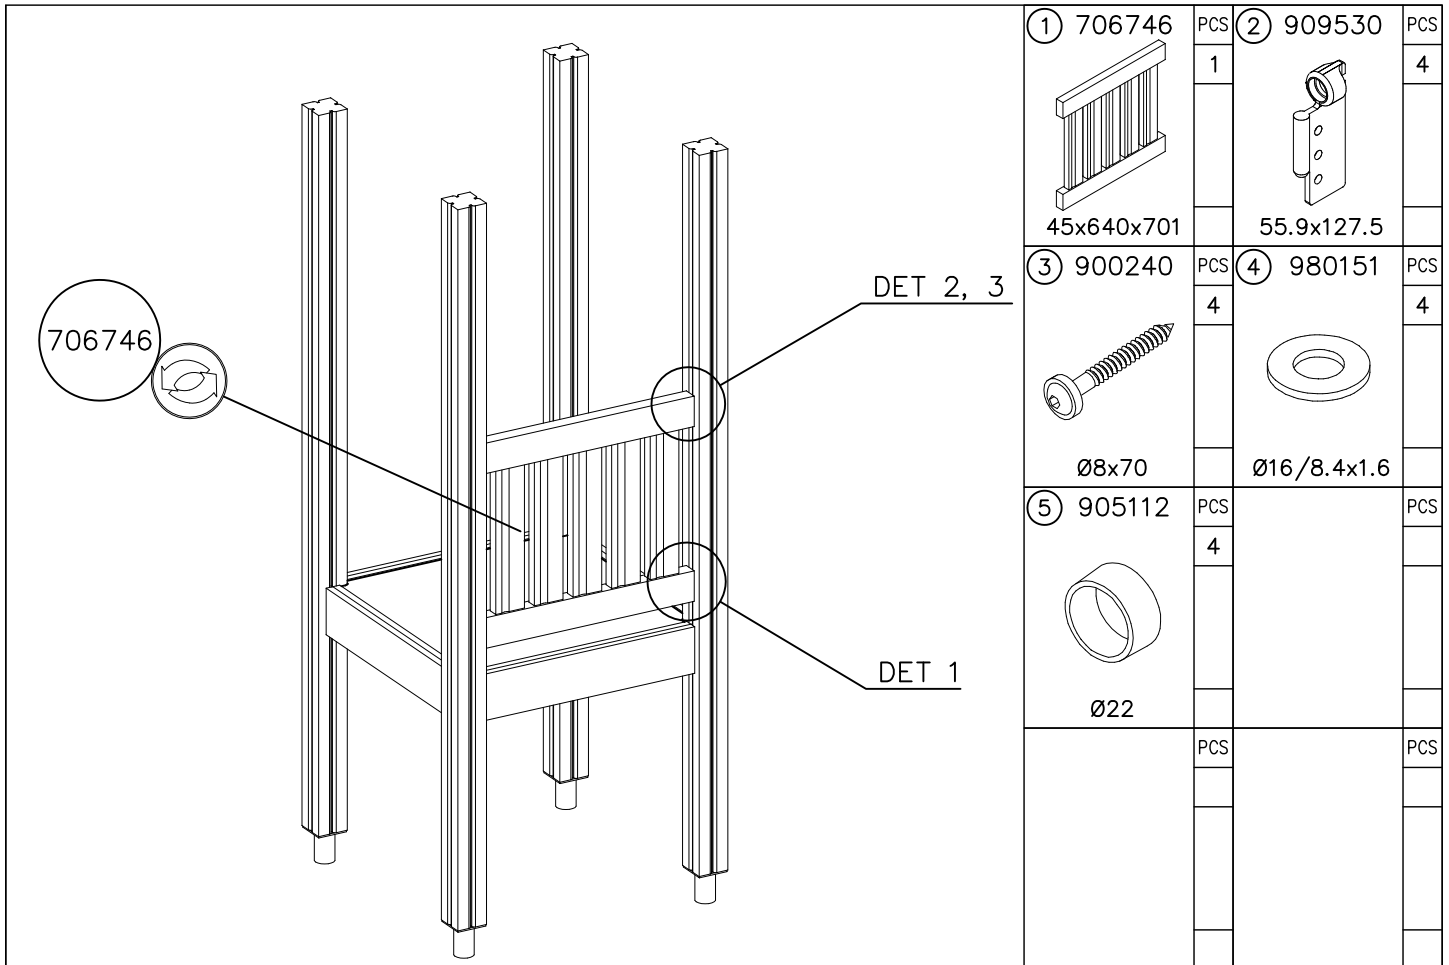

① 706746	PCS	② 909530	PCS
	1		4
45x640x701		55.9x127.5	
③ 900240	PCS	④ 980151	PCS
	4		4
Ø8x70		Ø16/8.4x1.6	
⑤ 905112	PCS		PCS
	4		
Ø22			
	PCS		PCS