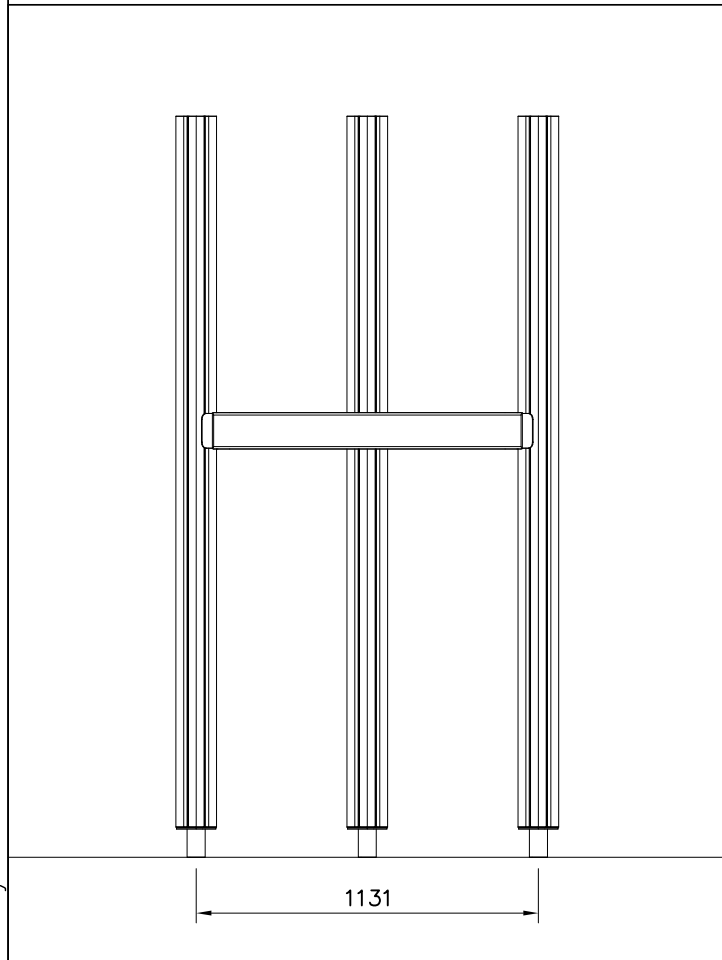

BOOM OPTIONS		
706510	706510-602	DARK BROWN
	706510-603	LIGHT BROWN
	706510-604	LIGHT GRAY
45x120x1030