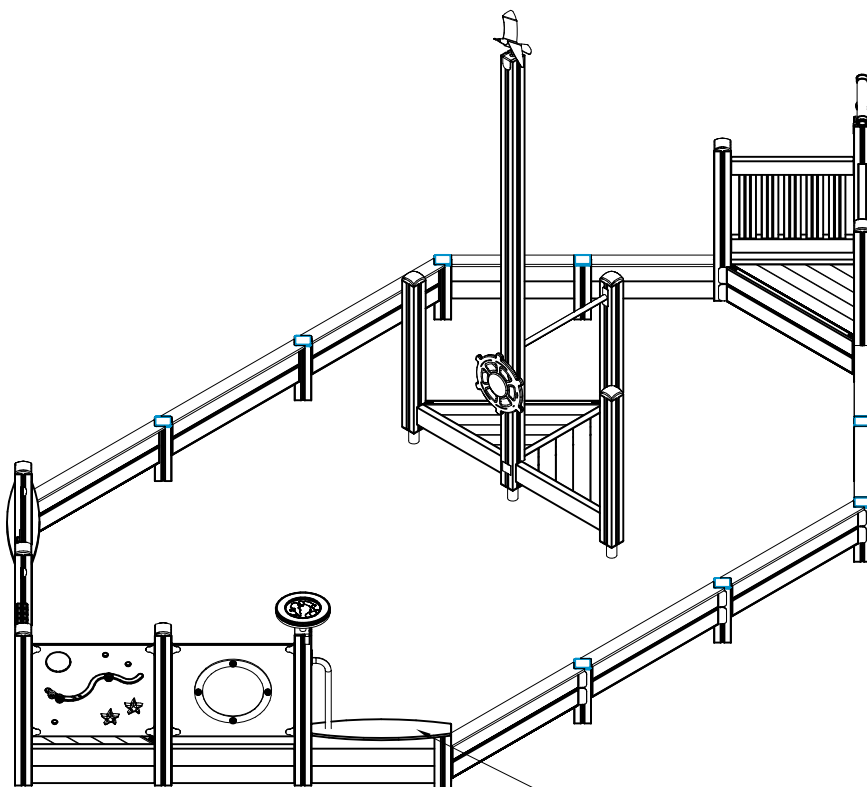

Max Falling Height